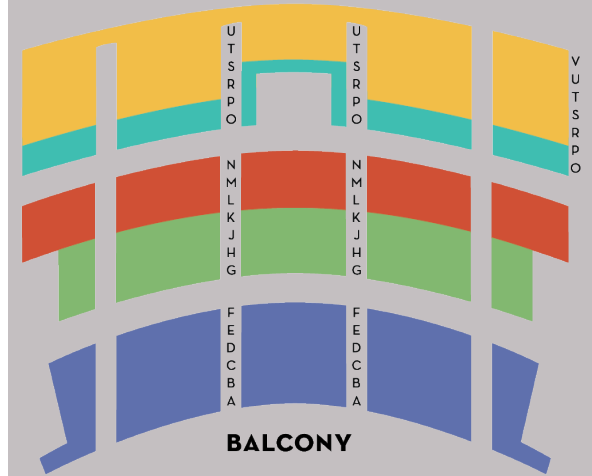

SEATING MAPS

CEDAR RAPIDS

PRICE ZONE I

PRICE ZONE II

PRICE ZONE III

PRICE ZONE IV

PRICE ZONE V

PARAMOUNT THEATRE

POPS AT THE PARAMOUNT

OPUS CONCERT CAFE

CHAMBER

PARAMOUNT THEATRE

MASTERWORKS BALLET

SEATING MAPS

IOWA CITY/CORALVILLE