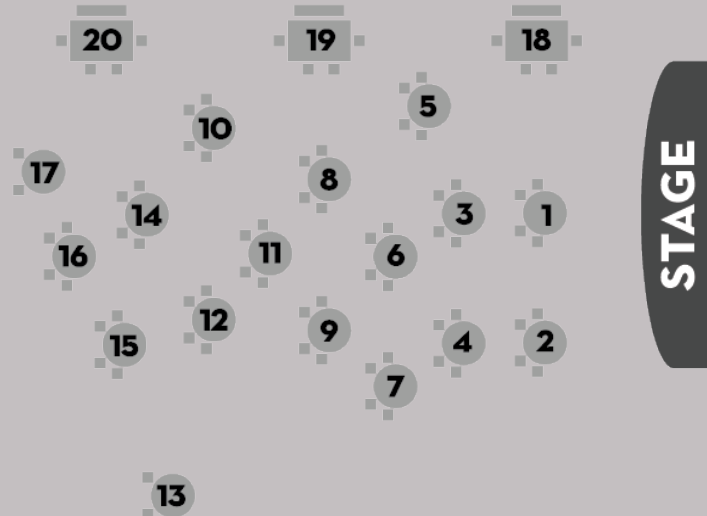

SEATING MAPS

CEDAR RAPIDS

PRICE ZONE I

PRICE ZONE II

PRICE ZONE III

PRICE ZONE IV

PRICE ZONE V

PARAMOUNT THEATRE

POPS AT THE PARAMOUNT

OPUS CONCERT CAFE

CHAMBER

PARAMOUNT THEATRE

MASTERWORKS BALLET

SEATING MAPS

IOWA CITY/CORALVILLE