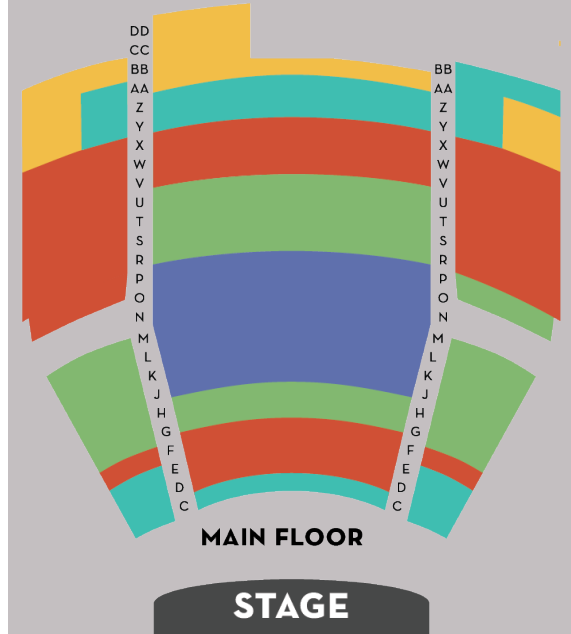

SEATING MAPS

CEDAR RAPIDS

PRICE ZONE I

PRICE ZONE II

PRICE ZONE III

PRICE ZONE IV

PRICE ZONE V

PARAMOUNT THEATRE

POPS AT THE PARAMOUNT

OPUS CONCERT CAFE

CHAMBER

PARAMOUNT THEATRE

MASTERWORKS BALLET

SEATING MAPS

IOWA CITY/CORALVILLE