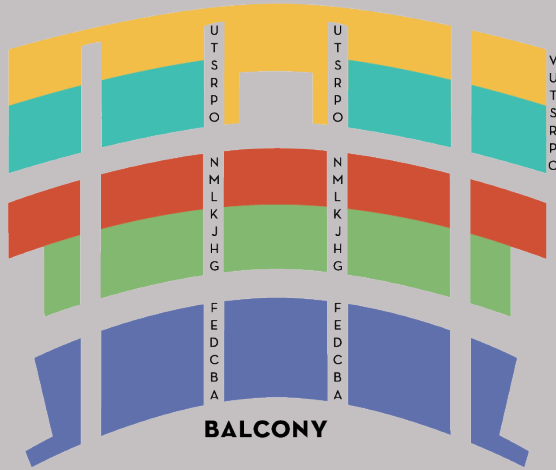

SEATING MAPS

CEDAR RAPIDS

PRICE ZONE I

PRICE ZONE II

PRICE ZONE III

PRICE ZONE IV

PRICE ZONE V

PARAMOUNT THEATRE

POPS AT THE PARAMOUNT