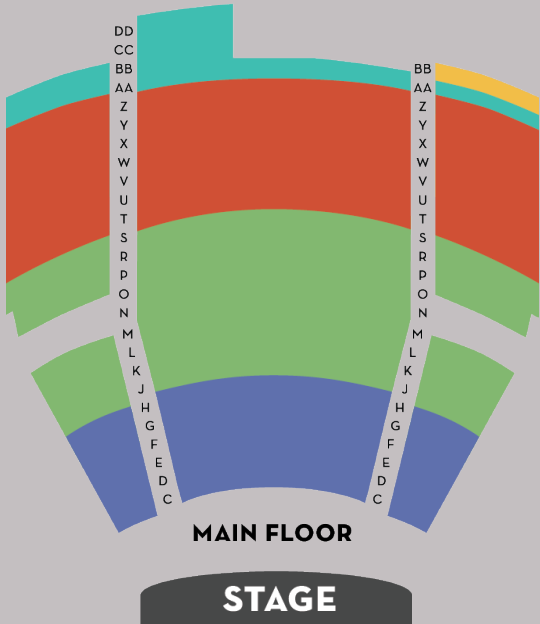

SEATING MAPS

CEDAR RAPIDS

PRICE ZONE I

PRICE ZONE II

PRICE ZONE III

PRICE ZONE IV

PRICE ZONE V

PARAMOUNT THEATRE

POPS AT THE PARAMOUNT

OPUS CONCERT CAFE

CHAMBER

PARAMOUNT THEATRE

MASTERWORKS BALLET

SEATING MAPS

IOWA CITY/CORALVILLE