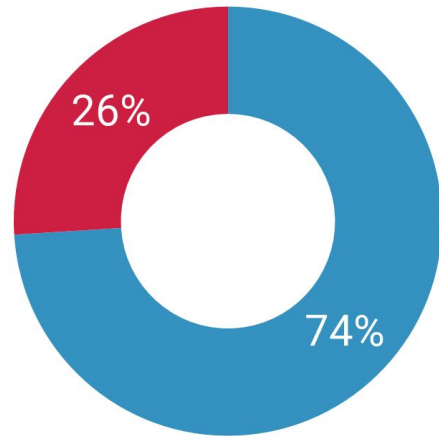

Code for America

2017 Year End Diversity Metrics

Gender Ratio

Engineering staff

● Women/Non-binary ● Men

Gender Ratio

All other staff

● Women/Non-binary ● Men

Gender Ratio

Overall

● Women/Non-binary ● Men

Ethnicity

Overall