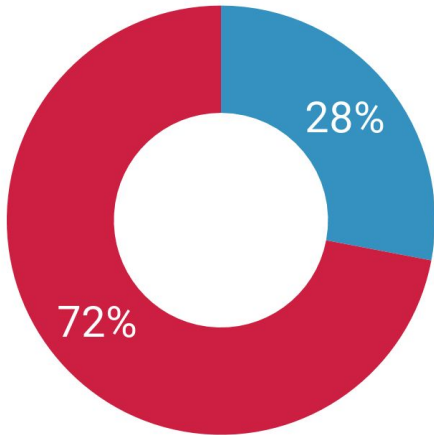

Code for America

2017 Year End Diversity Metrics

Gender Ratio

Engineering staff

● Women/Non-binary ● Men

Gender Ratio

All other staff

● Women/Non-binary ● Men

Gender Ratio

Overall

● Women/Non-binary ● Men

Ethnicity

Overall