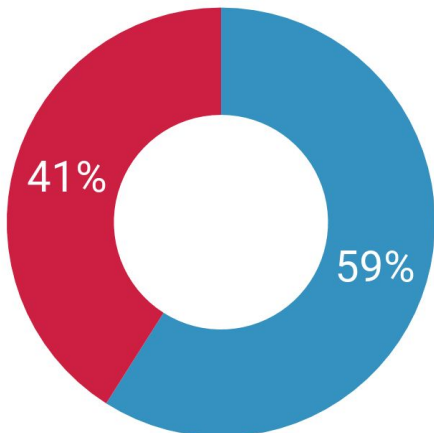

Code for America

2017 Year End Diversity Metrics

Gender Ratio

Engineering staff

● Women/Non-binary ● Men

Gender Ratio

All other staff

● Women/Non-binary ● Men

Gender Ratio

Overall

● Women/Non-binary ● Men

Ethnicity

Overall