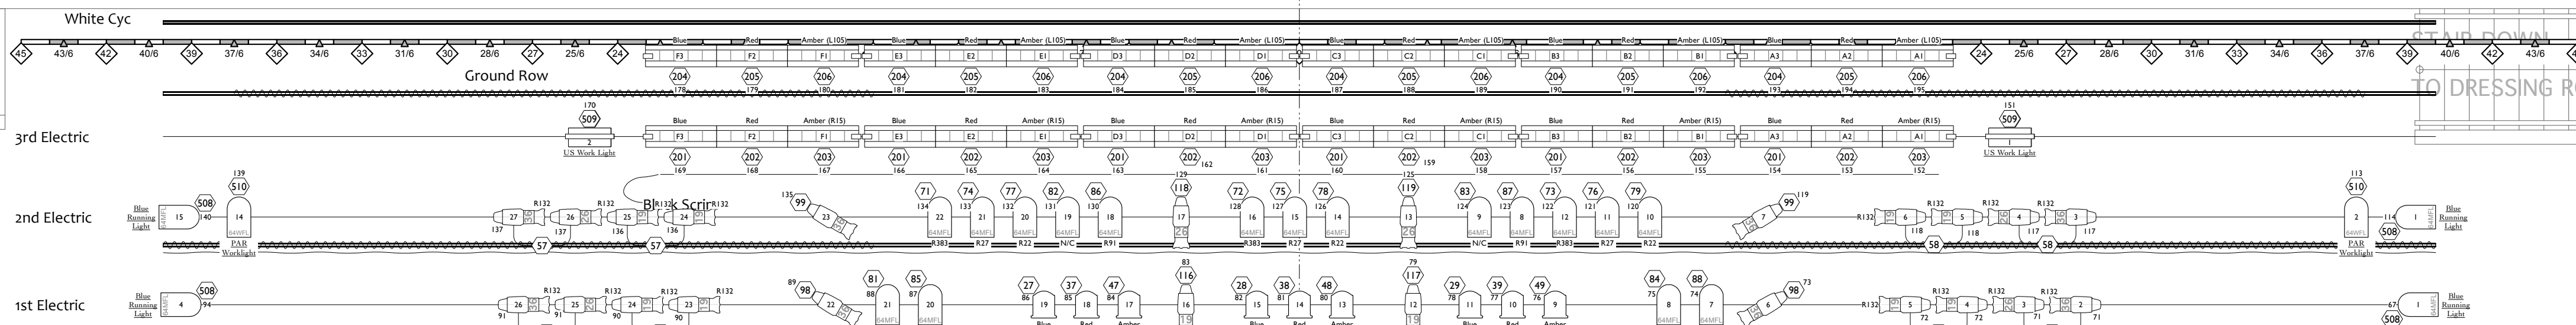

STAIR DOWN TO DRESSING ROOMS

DRESSING ROOMS

KEY:

Qty. Used	Qty. Inv.	Symbol	Description
4			ETC Source 4 10" 750w
6			ETC Source 4 14" 750w
40			ETC Source 4 19" 750w
52			ETC Source 4 26" 750w
35			ETC Source 4 36" 750w
8			ETC Source 4 50" 750w
1			Altman 6x9 360Q 575w
8			Altman 6x12 360Q 575w
32			Altman 6x16 360Q 575w
6			Altman 6x22 360Q 575w
10			Kleigl 12" ERS 1kw
27			Altman 8" Fresnel 1kw
34			Altman PAR64 VNSP 1kw
-			Altman PAR64 NSP 1kw
-			Altman PAR64 MFL 1kw
-			Altman PAR64 WFL 1kw
6			Kleigl 3-Cir Hanging Cyc 1.5kw/Cir, 500w/lamp
6			Kleigl 3-Cir Ground Row 1.5kw/Cir, 500w/lamp
2			Colortran Colorsport Followspot 1kw

ACCESSORIES:

Qty. Used	Qty. Inv.	Description
11		Source 4 Gel Extenders
18+		Source 4 Donuts
5		Source 4 Iris
17		Altman 4-Way Barndoor
6		Lightweight 4-Way Barndoor (for PARs only)
10+		Floor Plates
105		Source 4 Gobo Holders (Size B)

Followspot Color
2 Colortran Colorsports

FRAME	COLOR
1	XXX
2	XXX
3	XXX
4	XXX
5	XXX