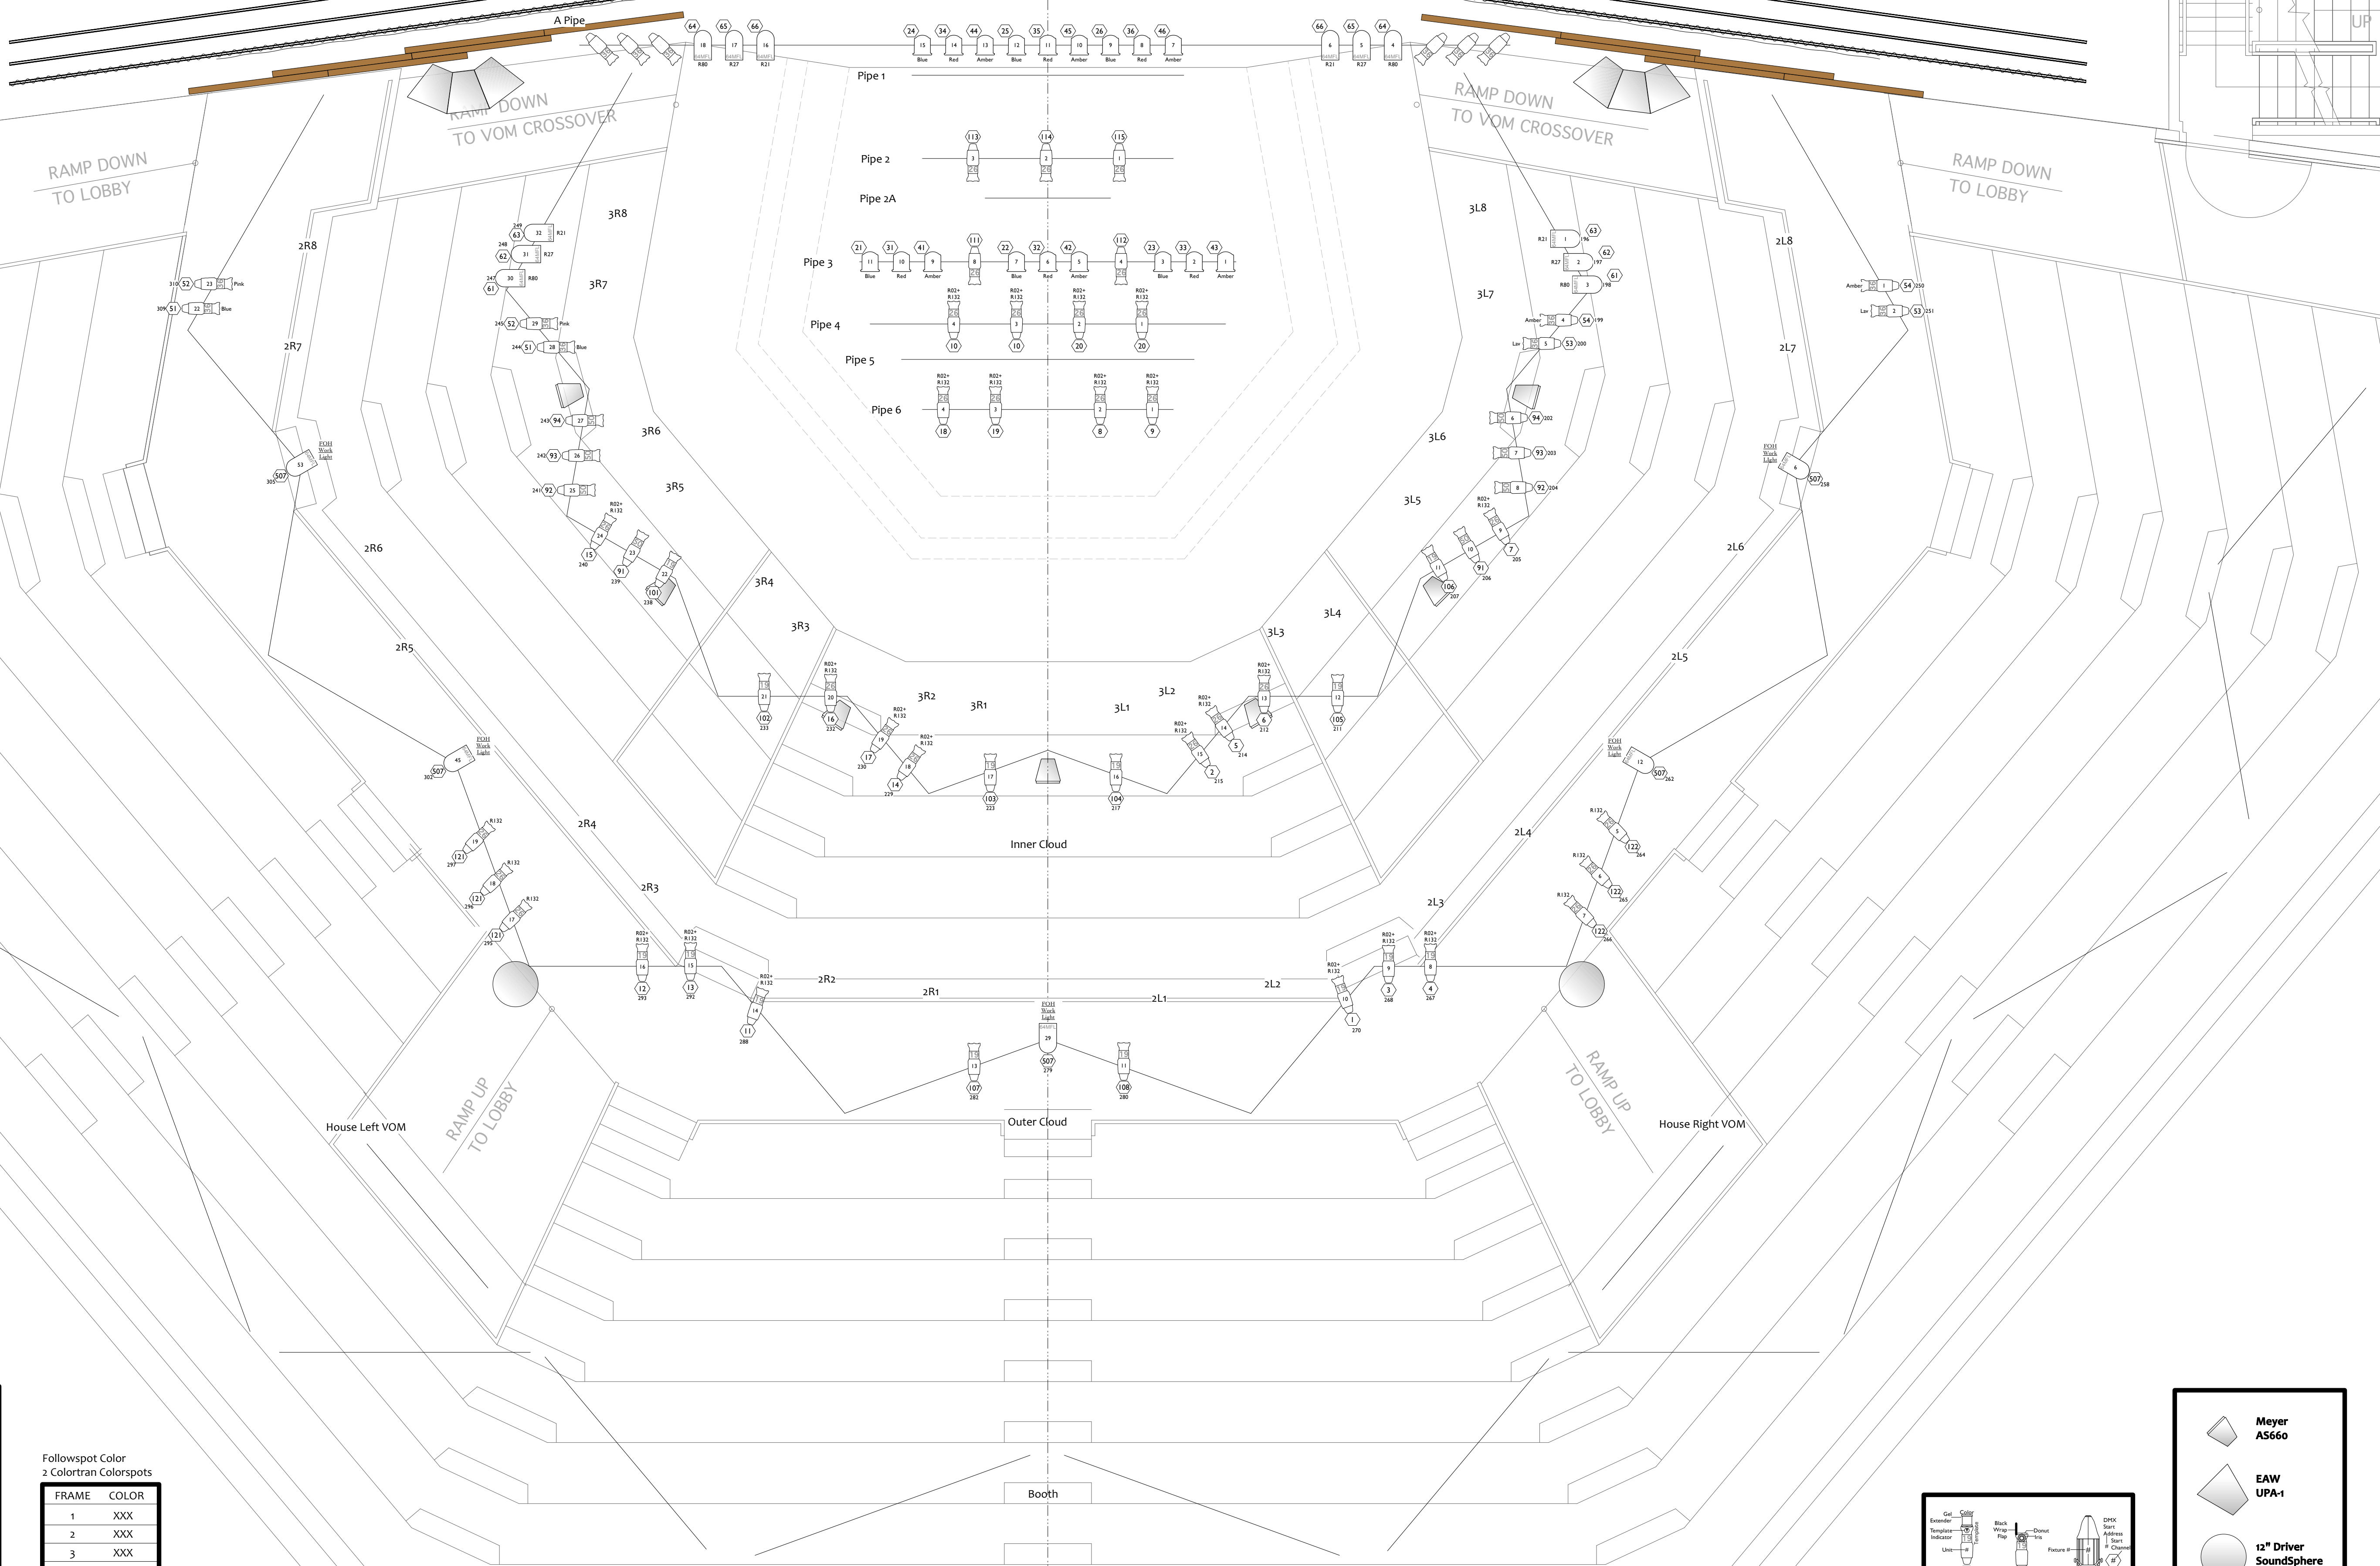

STAIR DOWN TO DRESSING ROOMS

DRESSING ROOMS

KEY:

Qty. Used	Qty. Inv.	Symbol	Description
4			ETC Source 4 10" 750w
6			ETC Source 4 14" 750w
40			ETC Source 4 19" 750w
52			ETC Source 4 26" 750w
35			ETC Source 4 36" 750w
8			ETC Source 4 50" 750w
1			Altman 6x9 360Q 575w
8			Altman 6x12 360Q 575w
32			Altman 6x16 360Q 575w
6			Altman 6x22 360Q 575w
10			Kleigl 12" ERS 1kw
27			Altman 8" Fresnel 1kw
34			Altman PAR64 VNSP 1kw
-			Altman PAR64 NSP 1kw
-			Altman PAR64 MFL 1kw
-			Altman PAR64 WFL 1kw
6			Kleigl 3-Cir Hanging Cyc 1.5kw/Cir, 500w/lamp
6			Kleigl 3-Cir Ground Row 1.5kw/Cir, 500w/lamp
2			Colortran Colorsport Followspot 1kw

ACCESSORIES:

Qty. Used	Qty. Inv.	Description
11		Source 4 Gel Extenders
18+		Source 4 Donuts
5		Source 4 Iris
17		Altman 4-Way Barndoor
6		Lightweight 4-Way Barndoor (for PARs only)
10+		Floor Plates
105		Source 4 Gobo Holders (Size B)

House & Worklights

CHN	DESCRIPTION
500	Houselights: Lower Section
501	Houselights: Upper Section
502	Worklight: Overstage
503	Worklight: SL
504	Worklight: Center
505	Worklight: SR
506	Worklight: Attic Works
507	Worklight: FOH PARs
508	Blue Running Light PARs
509	Worklight: US FarCycs

Followspot Color
2 Colortran Colorsports

FRAME	COLOR
1	XXX
2	XXX
3	XXX
4	XXX
5	XXX