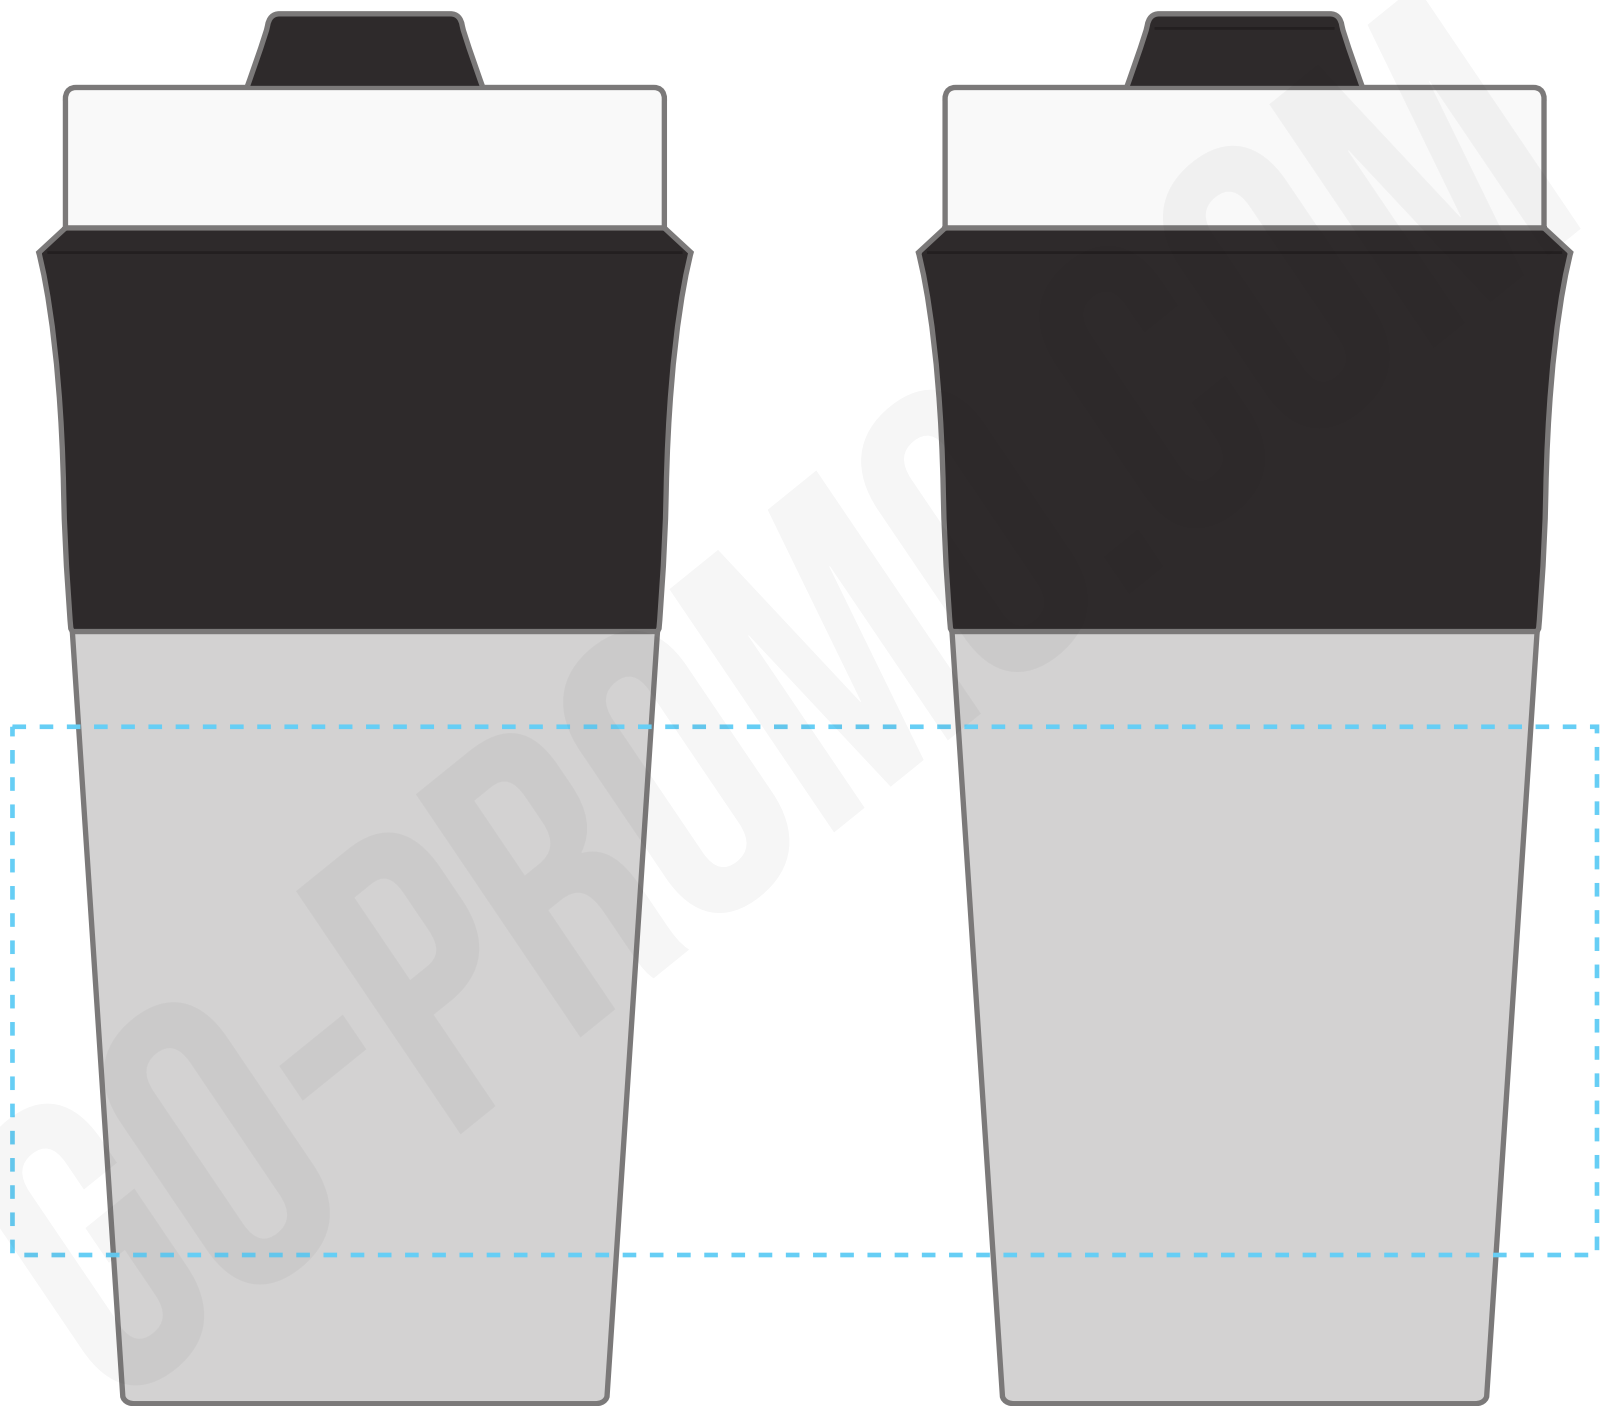

12OZ CONTIGO KNOX TEMPLATE

imprint area (H x W x Wrap")
2-3/4 x 2-3/4 x 8-1/4

ORDER NOW AT GO-PROMO.COM