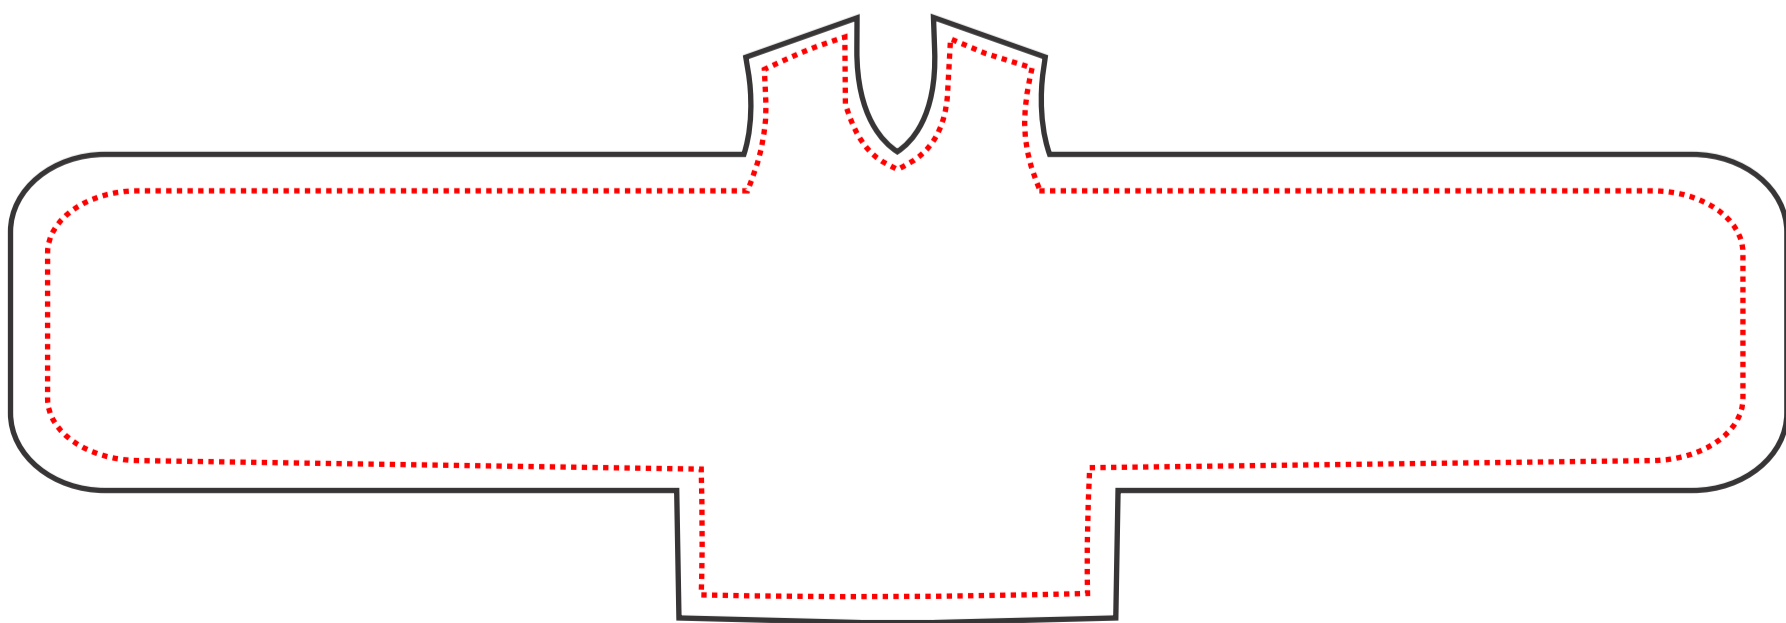

#1052 - SHAPED SLAP BRACELETS

NOTES: FOR FULL BLEED, SET BACKGROUND IN SEPARATE LAYER.