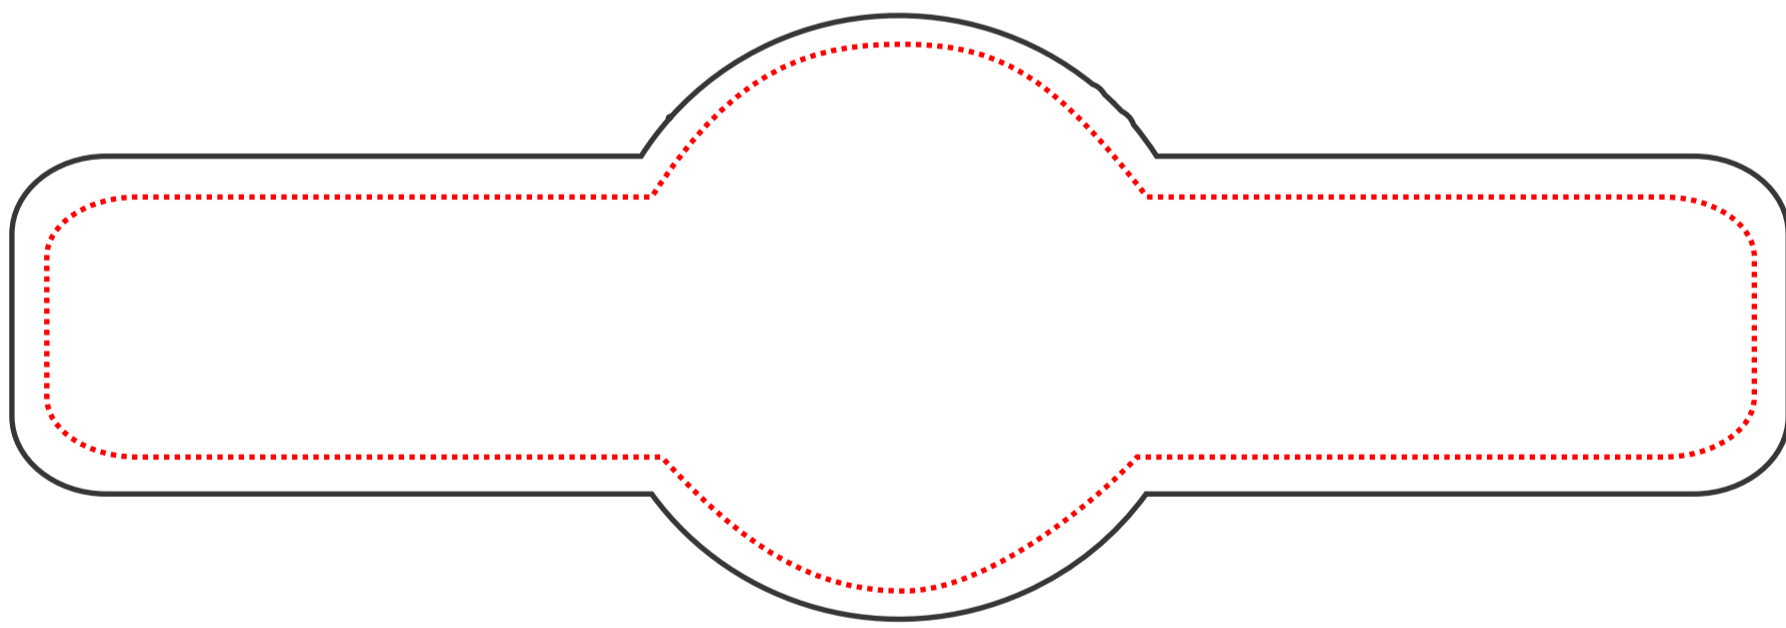

#1052 - SHAPED SLAP BRACELETS

NOTES: FOR FULL BLEED, SET BACKGROUND IN SEPARATE LAYER.