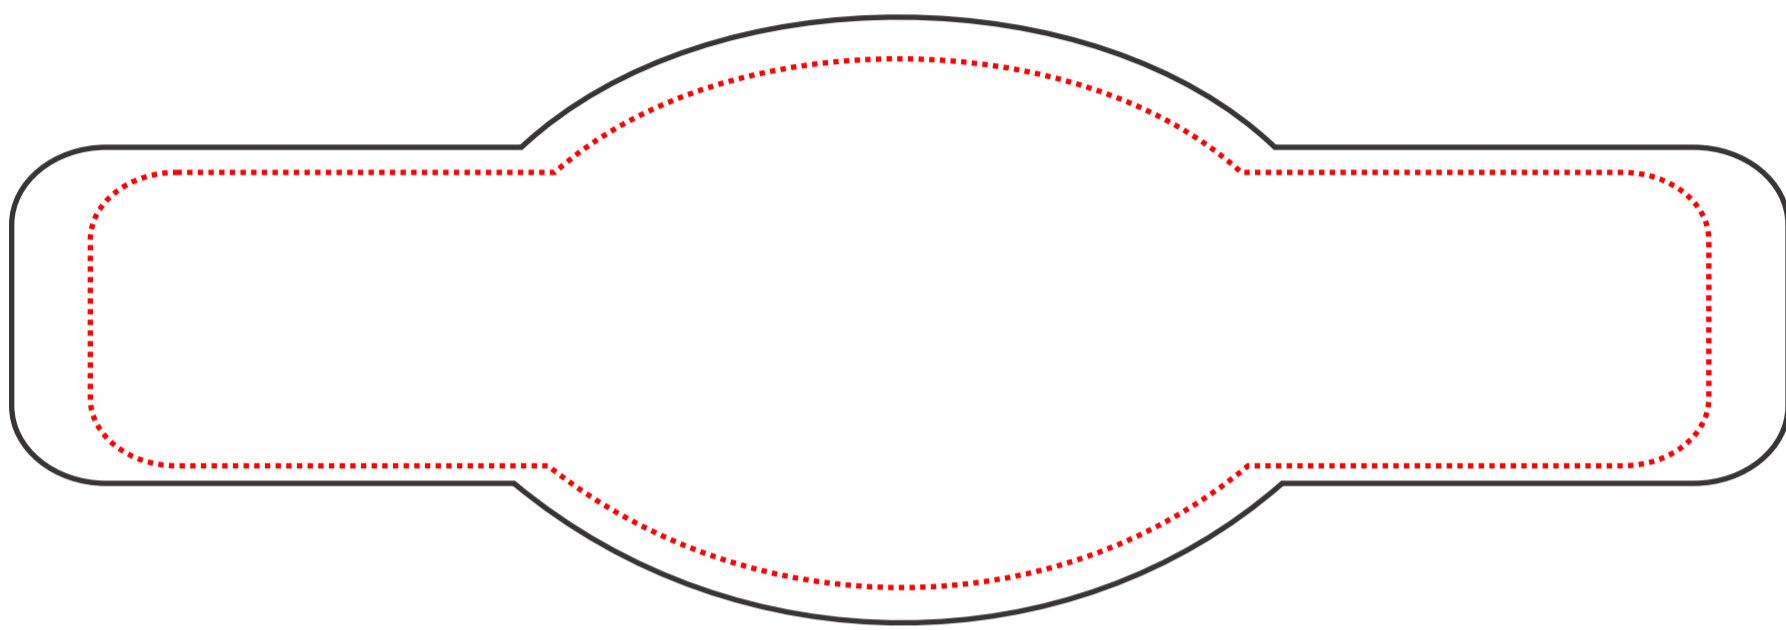

#1052 - SHAPED SLAP BRACELETS

NOTES: FOR FULL BLEED, SET BACKGROUND IN SEPARATE LAYER.