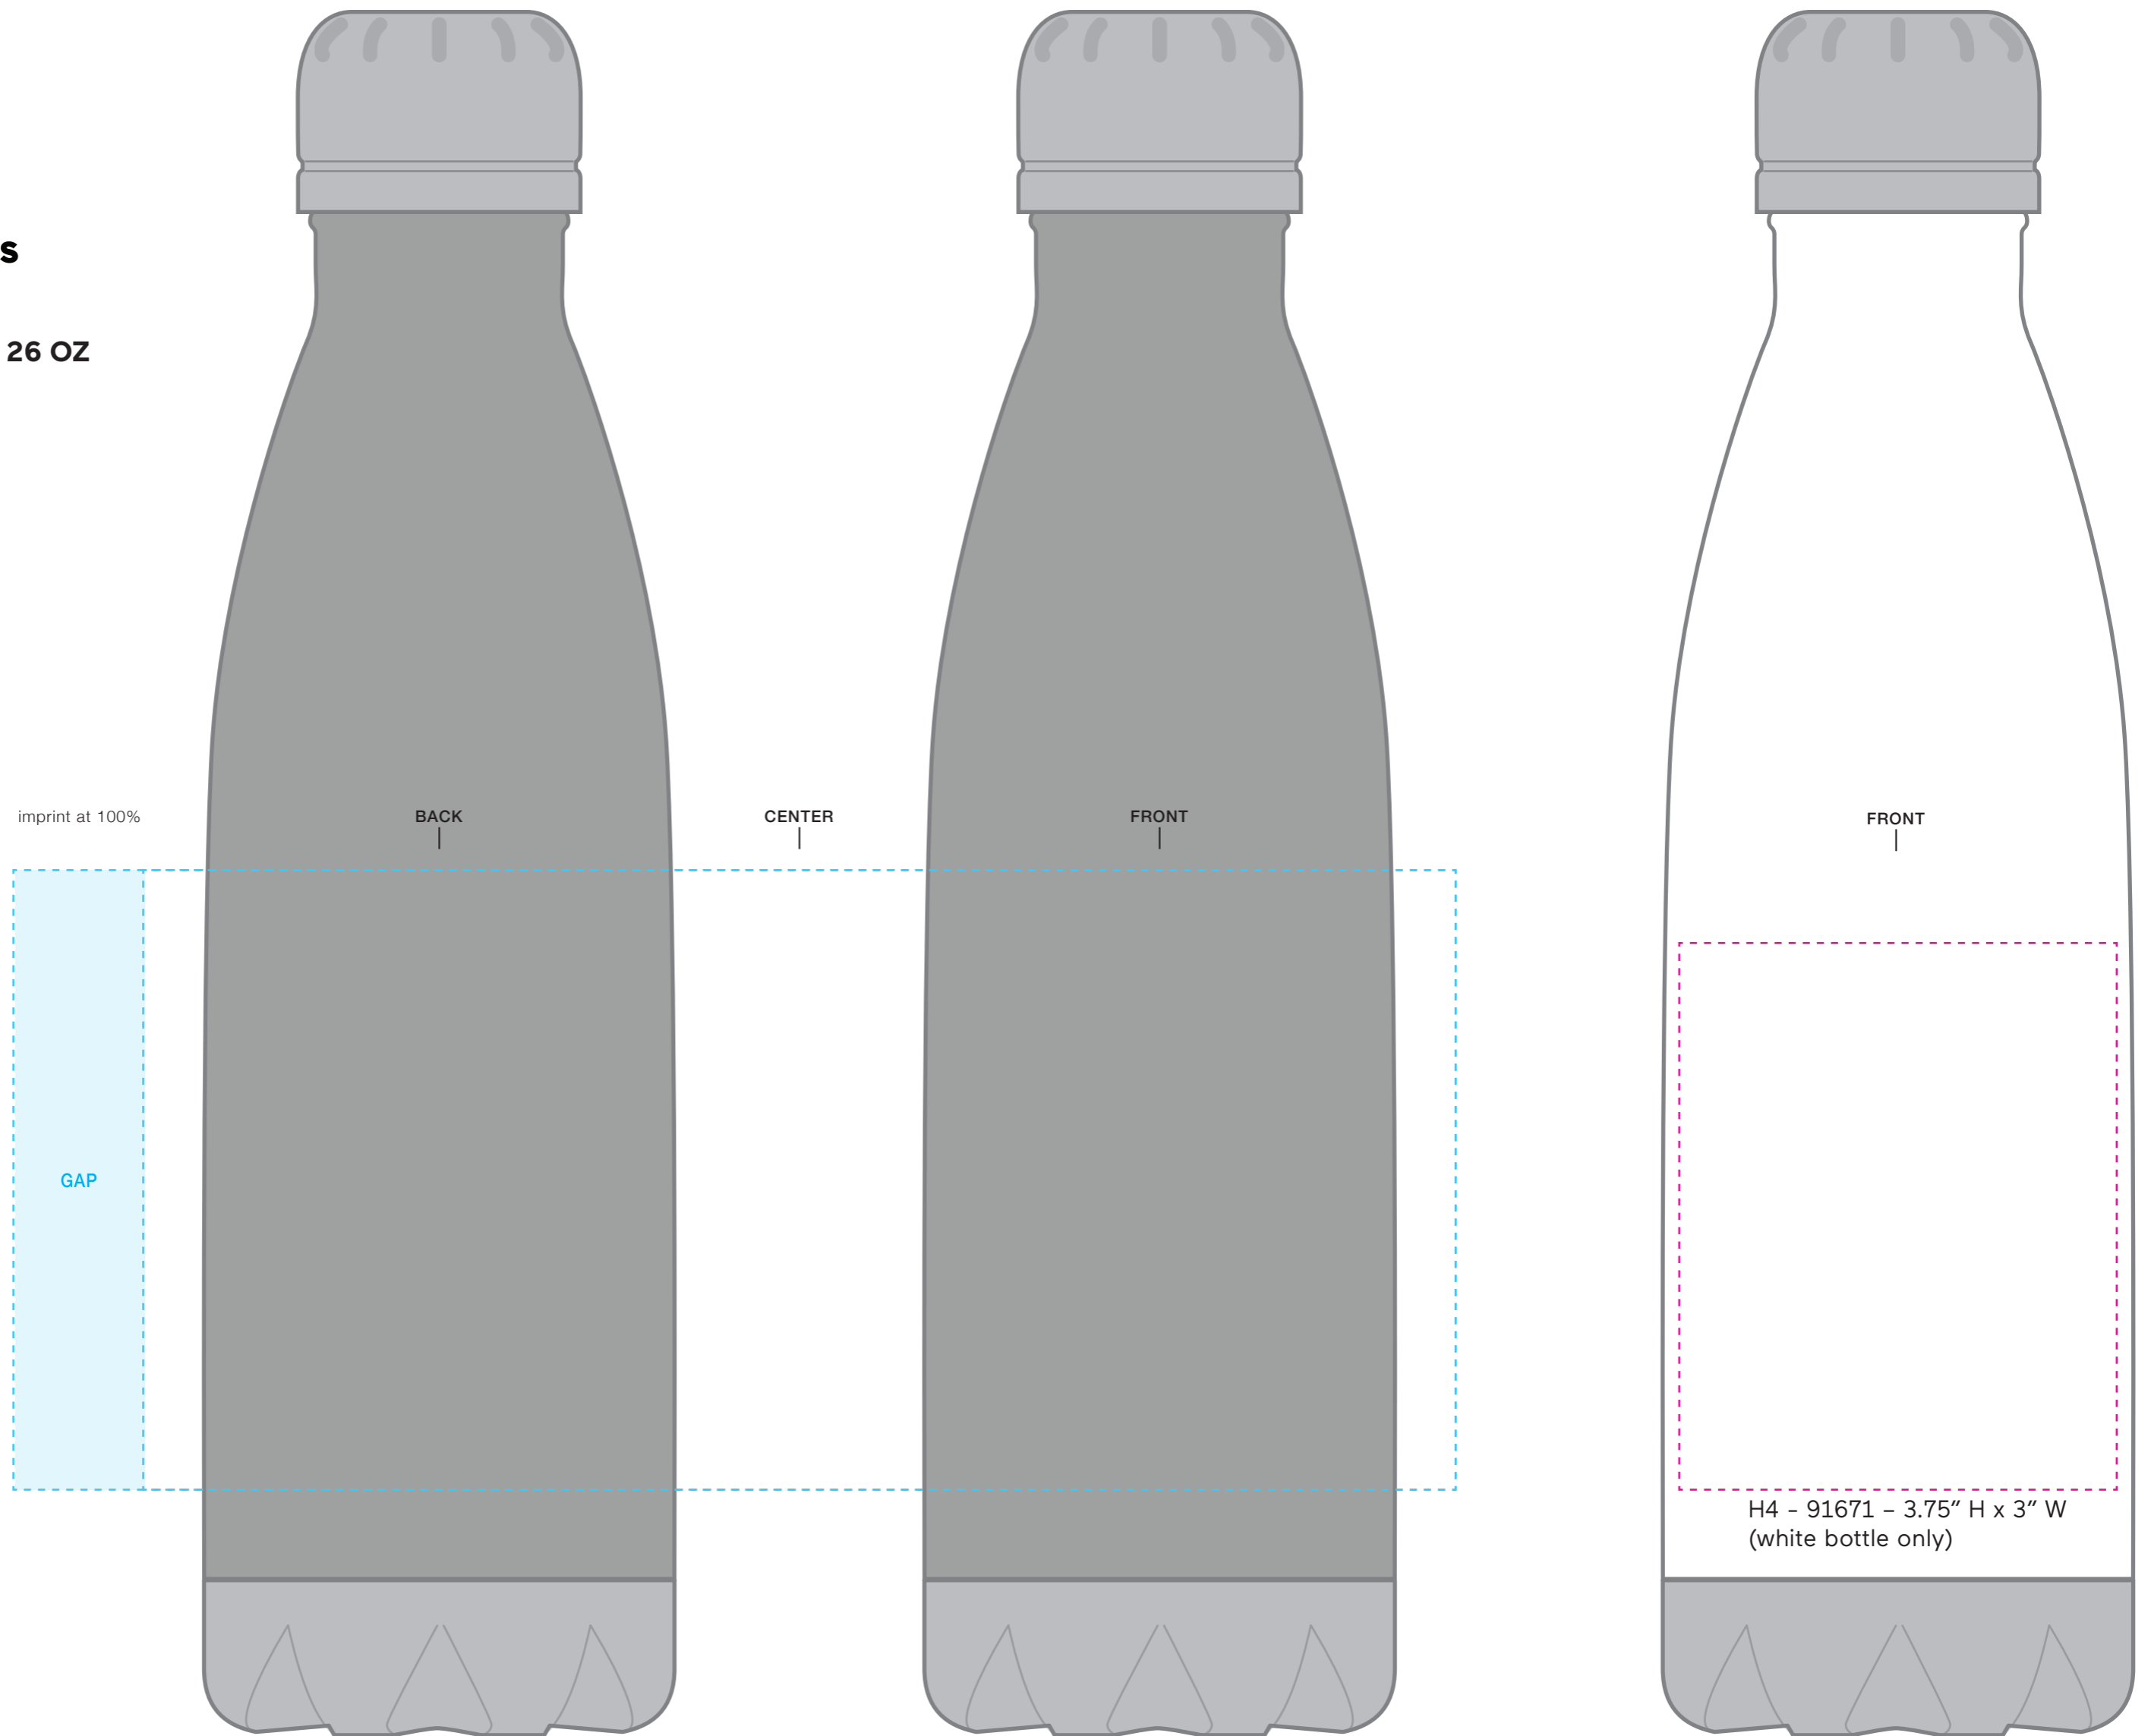

**STAINLESS STEEL BOTTLE 26 OZ**

Imprint area (H x W x Wrap):  
4-1/4 x 3 x 9"

imprint at 100%

BACK

CENTER

FRONT

FRONT

GAP

H4 - 91671 - 3.75" H x 3" W  
(white bottle only)