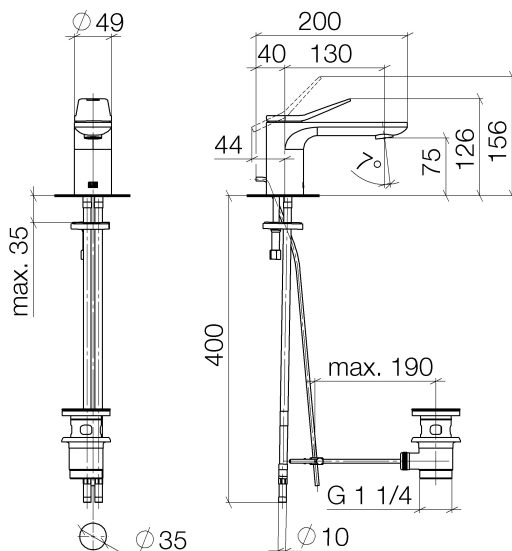

Washbasin - Lissé

Single-lever basin mixer with pop-up waste - polished chrome

Article number: 33 500 845-00

- 130 mm projection
- fixed spout
- circular, air-enriched flow
- height of mixer 127 mm
- height up to aerator 75 mm
- hole diameter 35 mm
- 2x screw-in M 8 x 1 pressure hose, leak-tested
- max. flow 5.7 l/min
- lead-free
- Fittings group as per DIN 4109: 1
- Only suitable for basins with an overflow.

polished chrome

Dimensional drawing

All details in mm / inch = mm x 0.0394

Washbasin - Lissé

Single-lever basin mixer with pop-up waste - polished chrome

Article number: 33 500 845-00

Flow rate chart

Washbasin - Lissé

Single-lever basin mixer with pop-up waste - polished chrome

Article number: 33 500 845-00

Other finish variants

platinum matt

33 500 845-06

Other finishes on request (x-tra Service)