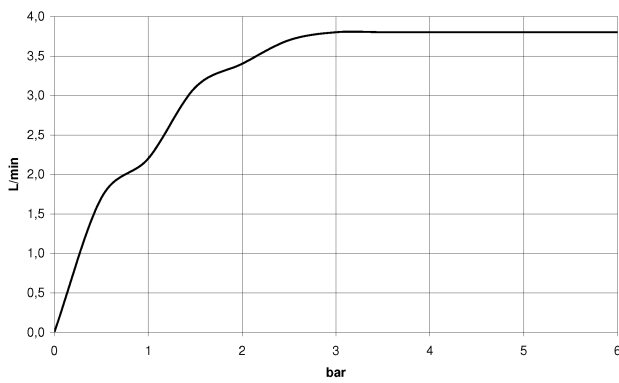

Washbasin - Lissé

Single-lever basin mixer with pop-up waste - polished chrome

Article number: 33 500 845-00

- 130 mm projection
- fixed spout
- circular, air-enriched flow
- height of mixer 127 mm
- height up to aerator 75 mm
- hole diameter 35 mm
- 2x screw-in M 8 x 1 pressure hose, leak-tested
- max. flow 5.7 l/min
- lead-free
- Fittings group as per DIN 4109: 1
- Only suitable for basins with an overflow.

polished chrome

Dimensional drawing

All details in mm / inch = mm x 0.0394

Washbasin - Lissé

Single-lever basin mixer with pop-up waste - polished chrome

Article number: 33 500 845-00

Flow rate chart

Washbasin - Lissé