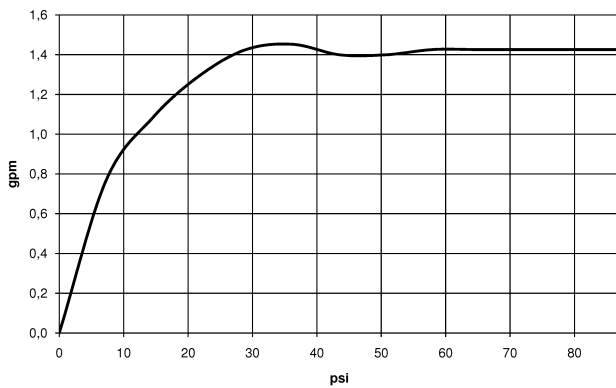

Kitchen - Elio

Single-lever mixer - platinum matte

Article number: 33 826 790-06 0010

- 9-1/4" Projection
- Swiveling spout 360°
- Spout with 20° pivoting tip
- Areated stream
- Total height 13-1/4"
- Height to aerator/spout outlet 11-3/4"
- Single-lever mixer hole diameter 1-3/8"
- 2x 3/8" US flexible supply lines
- Water flow rate limited to max. 1.5 gpm
- lead-free
- In order to compensate for the disproportionately high increase in the cost of materials, we are unfortunately forced to charge a precious metal surcharge of 10% for this article as from 1st June 2020.
- The surcharge is not included in price shown.
- (ADA)

platinum matte

Kitchen - Elio
Single-lever mixer - platinum matte
Article number: 33 826 790-06 0010

Dimensional drawing

All dimensions in mm / inch = mm x 0,0394

Flow rate chart

Kitchen - Elio
Single-lever mixer - platinum matte
Article number: 33 826 790-06 0010