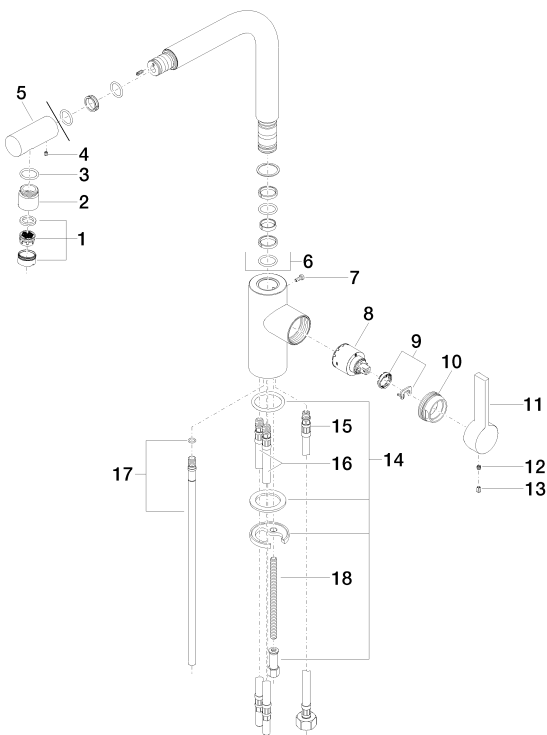

Kitchen - Elio

Single-lever mixer - platinum matte

Article number: 33 826 790-06 0010

- 9-1/4" Projection
- Swiveling spout 360°
- Spout with 20° pivoting tip
- Areated stream
- Total height 13-1/4"
- Height to aerator/spout outlet 11-3/4"
- Single-lever mixer hole diameter 1-3/8"
- 2x 3/8" US flexible supply lines
- Water flow rate limited to max. 1.5 gpm
- lead-free
- In order to compensate for the disproportionately high increase in the cost of materials, we are unfortunately forced to charge a precious metal surcharge of 10% for this article as from 1st June 2020.
- The surcharge is not included in price shown.
- (ADA)

platinum matte

Kitchen - Elio
Single-lever mixer - platinum matte
Article number: 33 826 790-06 0010

Dimensional drawing

All dimensions in mm / inch = mm x 0,0394

Flow rate chart

Kitchen - Elio
Single-lever mixer - platinum matte
Article number: 33 826 790-06 0010

Kitchen - Elio
 Single-lever mixer - platinum matte
 Article number: 33 826 790-06 0010

Spare parts list

Number	Item Number	Designation	Number of units
1	90 23 01 026 08-06	aerator	1
2	09 24 04 164 10-06	nipple	1
3	09 14 10 100 90	seal	1
4	09 31 11 044 90	pin	1
5	09 24 04 163 10-06	nipple	1
6	90 28 22 185 00-06	spout	1
7	09 30 30 054 90	screw	1
8	90 15 05 061 00 90	cartridge	1
9	04 28 10 148 00 90	accessories	1
10	09 24 04 141-06	nut	1
11	09 20 79 040-06	handle	1
12	09 31 11 030 90	pin	1
13	09 31 20 017 90	plug	1
14	04 30 11 038 75 90	fixing set	1
15	04 30 04 019 00 90	hose	1
16	04 30 04 045 00 90	Flexible supply line 3/8"	2
17	04 24 02 046 01-07	pipe	1
18	09 31 11 091 90	pin	1