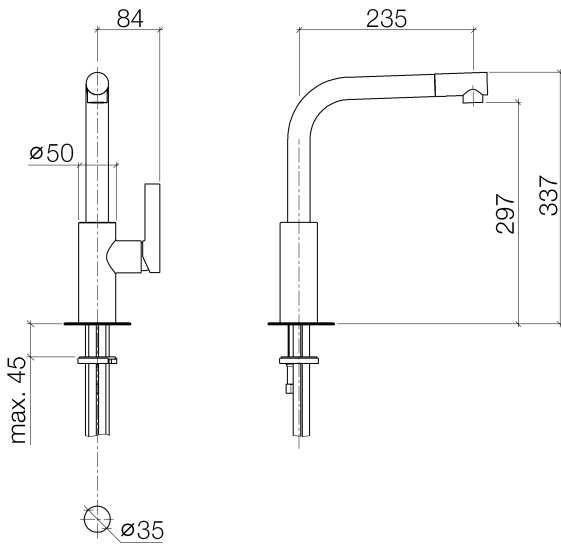

Kitchen - Elio

Single-lever mixer - platinum matte

Article number: 33 826 790-06 0010

- 9-1/4" Projection
- Swiveling spout 360°
- Spout with 20° pivoting tip
- Areated stream
- Total height 13-1/4"
- Height to aerator/spout outlet 11-3/4"
- Single-lever mixer hole diameter 1-3/8"
- 2x 3/8" US flexible supply lines
- Water flow rate limited to max. 1.5 gpm
- lead-free
- In order to compensate for the disproportionately high increase in the cost of materials, we are unfortunately forced to charge a precious metal surcharge of 10% for this article as from 1st June 2020.
- The surcharge is not included in price shown.
- (ADA)

platinum matte

Kitchen - Elio
Single-lever mixer - platinum matte
Article number: 33 826 790-06 0010

Dimensional drawing

All dimensions in mm / inch = mm x 0,0394

Flow rate chart

Kitchen - Elio
Single-lever mixer - platinum matte
Article number: 33 826 790-06 0010

Kitchen - Elio
 Single-lever mixer - platinum matte
 Article number: 33 826 790-06 0010

Spare parts list

Number	Item Number	Designation	Number of units
1	90 23 01 026 08-06	aerator	1
2	09 24 04 164 10-06	nipple	1
3	09 14 10 100 90	seal	1
4	09 31 11 044 90	pin	1
5	09 24 04 163 10-06	nipple	1
6	90 28 22 185 00-06	spout	1
7	09 30 30 054 90	screw	1
8	90 15 05 061 00 90	cartridge	1
9	04 28 10 148 00 90	accessories	1
10	09 24 04 141-06	nut	1
11	09 20 79 040-06	handle	1
12	09 31 11 030 90	pin	1
13	09 31 20 017 90	plug	1
14	04 30 11 038 75 90	fixing set	1
15	04 30 04 019 00 90	hose	1
16	04 30 04 045 00 90	Flexible supply line 3/8"	2
17	04 24 02 046 01-07	pipe	1
18	09 31 11 091 90	pin	1