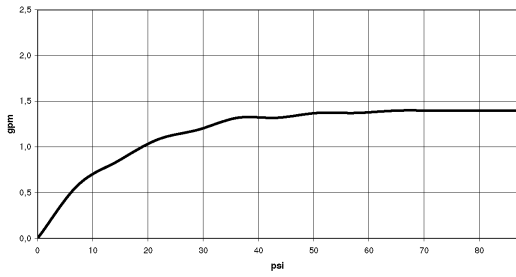

Kitchen - Tara Classic
Single-lever mixer - platinum matte
Article number: 33 826 888-06 0010

- 9-1/4" Projection
- Swiveling spout 360°
- Areated stream
- Total height 15-3/4"
- Height to aerator/spout outlet 9"
- Single-lever mixer hole diameter 1-3/8"
- 2x 3/8" US flexible supply lines
- Water flow rate limited to max. 1.5 gpm
- lead-free

platinum matte

Dimensional drawing

All dimensions in mm / inch = mm x 0,0394

Kitchen - Tara Classic
Single-lever mixer - platinum matte
Article number: 33 826 888-06 0010

Flow rate chart

Kitchen - Tara Classic
Single-lever mixer - platinum matte
Article number: 33 826 888-06 0010