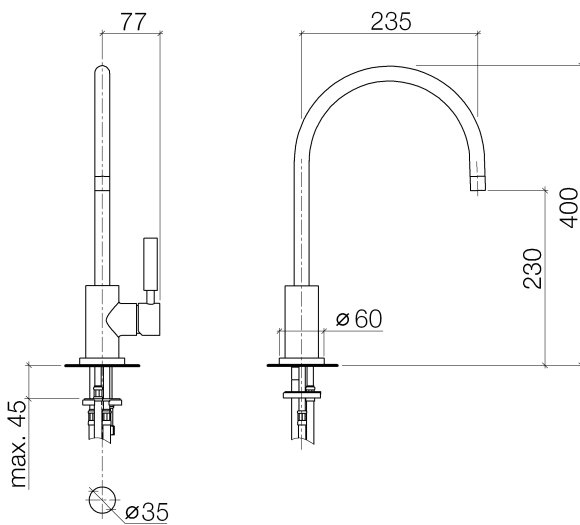

Kitchen - Tara Classic
Single-lever mixer - platinum matte
Article number: 33 826 888-06 0010

- 9-1/4" Projection
- Swiveling spout 360°
- Areated stream
- Total height 15-3/4"
- Height to aerator/spout outlet 9"
- Single-lever mixer hole diameter 1-3/8"
- 2x 3/8" US flexible supply lines
- Water flow rate limited to max. 1.5 gpm
- lead-free

platinum matte

Dimensional drawing

All dimensions in mm / inch = mm x 0,0394

Kitchen - Tara Classic
Single-lever mixer - platinum matte
Article number: 33 826 888-06 0010

Flow rate chart

Kitchen - Tara Classic
Single-lever mixer - platinum matte
Article number: 33 826 888-06 0010

Kitchen - Tara Classic
 Single-lever mixer - platinum matte
 Article number: 33 826 888-06 0010

Spare parts list

Number	Item Number	Designation	Number of units
1	90 28 22 049 03-06	spout	1
2	90 23 01 028 00-06	aerator	1
3	09 30 30 054 90	screw	1
4	90 15 05 063 00 90	cartridge	1
5	04 28 10 148 00 90	accessories	1
6	09 24 04 107-06	nut	1
7	90 20 88 040 00-06	handle	1
8	09 30 11 032 90	disc	1
9	09 31 11 010 90	pin	1
10	09 24 04 048-06	nipple	1
11	11 170 880-06	handle	1
12	04 30 04 064 00 90	hose	1
13	04 30 04 044 00 90	hose	2
14	09 28 10 055-06	rosette	1
15	09 14 10 034 90	seal	1
16	04 30 11 038 00 90	fixing set	1
17	09 31 11 011 90	pin	1
18	04 23 30 040 00-06	threaded connector	1