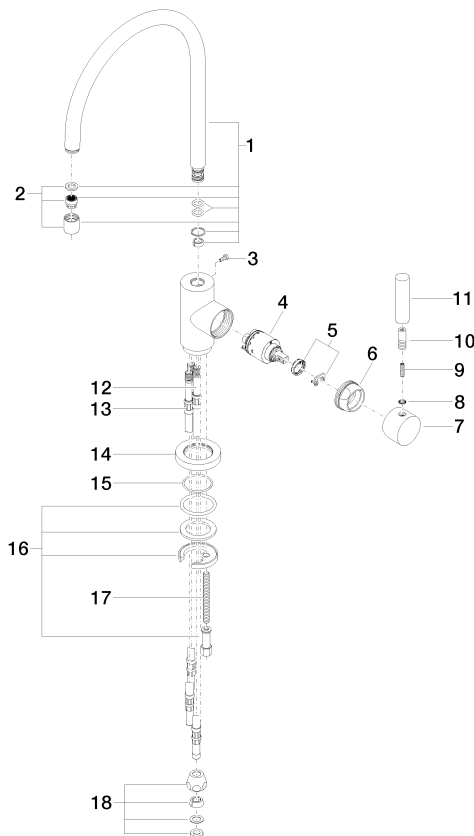

Kitchen - Tara Classic
Single-lever mixer - platinum matte
Article number: 33 826 888-06 0010

- 9-1/4" Projection
- Swiveling spout 360°
- Areated stream
- Total height 15-3/4"
- Height to aerator/spout outlet 9"
- Single-lever mixer hole diameter 1-3/8"
- 2x 3/8" US flexible supply lines
- Water flow rate limited to max. 1.5 gpm
- lead-free

platinum matte

Dimensional drawing

All dimensions in mm / inch = mm x 0,0394

Kitchen - Tara Classic
Single-lever mixer - platinum matte
Article number: 33 826 888-06 0010

Flow rate chart

Kitchen - Tara Classic
Single-lever mixer - platinum matte
Article number: 33 826 888-06 0010

Kitchen - Tara Classic
 Single-lever mixer - platinum matte
 Article number: 33 826 888-06 0010

Spare parts list

Number	Item Number	Designation	Number of units
1	90 28 22 049 03-06	spout	1
2	90 23 01 028 00-06	aerator	1
3	09 30 30 054 90	screw	1
4	90 15 05 063 00 90	cartridge	1
5	04 28 10 148 00 90	accessories	1
6	09 24 04 107-06	nut	1
7	90 20 88 040 00-06	handle	1
8	09 30 11 032 90	disc	1
9	09 31 11 010 90	pin	1
10	09 24 04 048-06	nipple	1
11	11 170 880-06	handle	1
12	04 30 04 064 00 90	hose	1
13	04 30 04 044 00 90	hose	2
14	09 28 10 055-06	rosette	1
15	09 14 10 034 90	seal	1
16	04 30 11 038 00 90	fixing set	1
17	09 31 11 011 90	pin	1
18	04 23 30 040 00-06	threaded connector	1