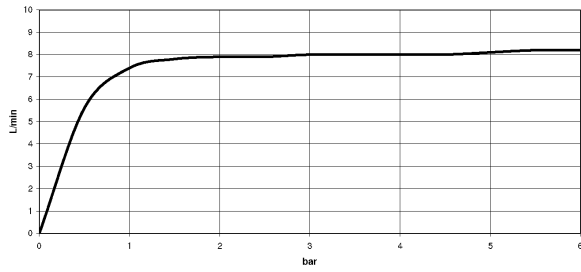

Kitchen - Tara Ultra
Single-lever mixer - polished chrome
Article number: 33 826 875-00

- 240 mm projection
- pivotable spout 360°
- air-enriched flow
- height of mixer 393 mm
- height up to aerator 240 mm
- single-lever mixer hole diameter 35mm
- max. flow 8 l/min at 3 bar flow pressure
- lead-free
- Fittings group as per DIN 4109: 1

polished chrome

Dimensional drawing

All details in mm / inch = mm x 0.0394

Kitchen - Tara Ultra
Single-lever mixer - polished chrome
Article number: 33 826 875-00

Flow rate chart

Kitchen - Tara Ultra
Single-lever mixer - polished chrome
Article number: 33 826 875-00