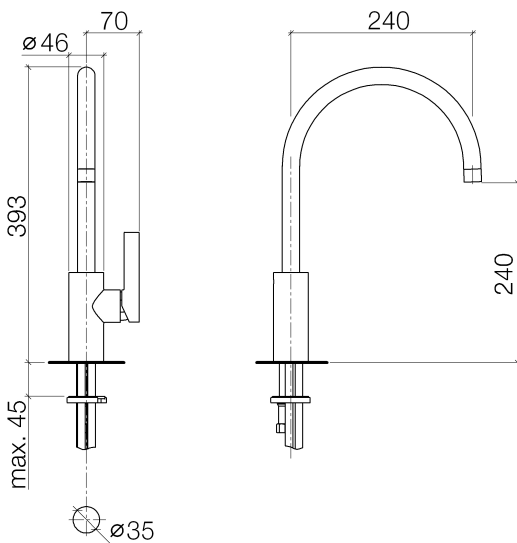

Kitchen - Tara Ultra
Single-lever mixer - polished chrome
Article number: 33 826 875-00

- 240 mm projection
- pivotable spout 360°
- air-enriched flow
- height of mixer 393 mm
- height up to aerator 240 mm
- single-lever mixer hole diameter 35mm
- max. flow 8 l/min at 3 bar flow pressure
- lead-free
- Fittings group as per DIN 4109: 1

polished chrome

Dimensional drawing

All details in mm / inch = mm x 0.0394

Kitchen - Tara Ultra
Single-lever mixer - polished chrome
Article number: 33 826 875-00

Flow rate chart

Kitchen - Tara Ultra
Single-lever mixer - polished chrome
Article number: 33 826 875-00

Kitchen - Tara Ultra
 Single-lever mixer - polished chrome
 Article number: 33 826 875-00

Spare parts list

No.	Item Number	Name	Quantity used
1	90 28 22 202 02-00	spout	1
2	90 23 01 004 07-00	aerator	1
3	09 30 30 080 90	screw	1
4	90 15 05 034 00 90	cartridge	1
5	09 24 04 107-00	nut	1
6	09 31 20 017 90	plug	1
7	09 31 11 030 90	pin	1
8	09 20 79 040-00	handle	1
9	04 24 02 046 01-07	pipe	1
10	04 30 04 019 00 90	hose	1
11	04 30 04 016 00 90	hose	2
12	04 30 11 038 75 90	fixing set	1
13	09 31 11 091 90	pin	1