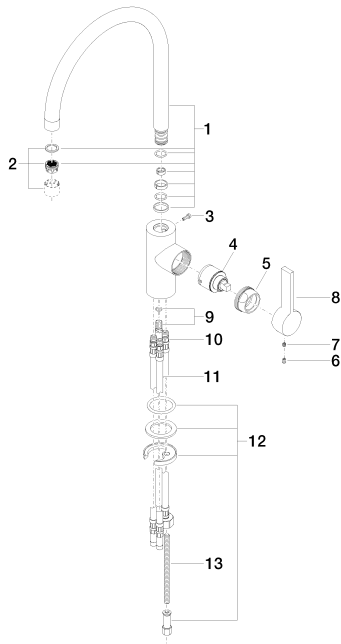

Kitchen - Tara Ultra
Single-lever mixer - polished chrome
Article number: 33 826 875-00

- 240 mm projection
- pivotable spout 360°
- air-enriched flow
- height of mixer 393 mm
- height up to aerator 240 mm
- single-lever mixer hole diameter 35mm
- max. flow 8 l/min at 3 bar flow pressure
- lead-free
- Fittings group as per DIN 4109: 1

polished chrome

Dimensional drawing

All details in mm / inch = mm x 0.0394

Kitchen - Tara Ultra
Single-lever mixer - polished chrome
Article number: 33 826 875-00

Flow rate chart

Kitchen - Tara Ultra
Single-lever mixer - polished chrome
Article number: 33 826 875-00

Kitchen - Tara Ultra
 Single-lever mixer - polished chrome
 Article number: 33 826 875-00

Spare parts list

No.	Item Number	Name	Quantity used
1	90 28 22 202 02-00	spout	1
2	90 23 01 004 07-00	aerator	1
3	09 30 30 080 90	screw	1
4	90 15 05 034 00 90	cartridge	1
5	09 24 04 107-00	nut	1
6	09 31 20 017 90	plug	1
7	09 31 11 030 90	pin	1
8	09 20 79 040-00	handle	1
9	04 24 02 046 01-07	pipe	1
10	04 30 04 019 00 90	hose	1
11	04 30 04 016 00 90	hose	2
12	04 30 11 038 75 90	fixing set	1
13	09 31 11 091 90	pin	1