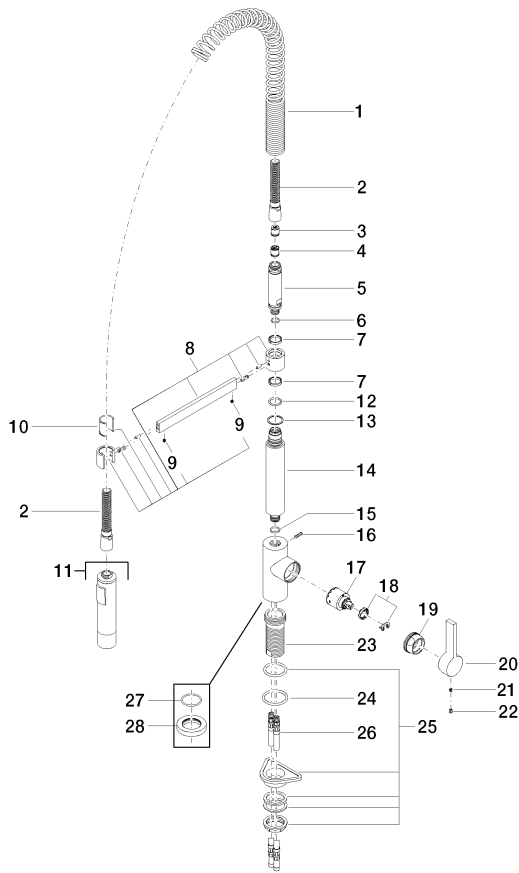

Kitchen - Tara Ultra
Profi single-lever mixer - platinum matt
Article number: 33 860 875-06

- 240 mm projection
- pivotable 360°
- air-enriched flow and spray flow
- height of mixer 685 mm
- height up to aerator 129 mm
- hole diameter 35 mm
- sprayface with anti-scaling system
- max. flow 8 l/min at 3 bar flow pressure
- lead-free
- Intrinsic protection against back flow.
- Switch back and forth between aerator and spray mode while water is running.
- In order to compensate for the disproportionately high increase in the cost of materials, we are unfortunately forced to charge a precious metal surcharge of 10% for this article as from 1st June 2020.
- The surcharge is not included in price shown.

platinum matt

Kitchen - Tara Ultra
Profi single-lever mixer - platinum matt
Article number: 33 860 875-06

Dimensional drawing

All details in mm / inch = mm x 0.0394

Flow rate chart

Kitchen - Tara Ultra
Profi single-lever mixer - platinum matt
Article number: 33 860 875-06

Spare parts list

No.	Item Number	Name	Quantity used
1	09 16 02 035 90	spring	1
2	09 30 02 065-06	hose	1
3	09 23 01 046 90	back-flow preventer	1
4	09 23 01 040 90	back-flow preventer	1
5	09 30 01 067 10-06	adaptor	1
6	09 14 10 077 90	seal	1
7	09 14 15 024 90	ring	2
8	04 17 20 029 00-06	holder	1
9	04 31 11 112 00 90	pin	1
10	09 18 40 118 90	sleeve	1
11	04 12 11 092 10-06	shower	1
12	09 14 10 100 90	seal	1
13	09 28 10 122 90	ring	1
14	09 11 10 072 10-06	connection	1
15	09 14 10 055 90	seal	1
16	04 31 11 113 00 90	pin	1
17	90 15 05 061 00 90	cartridge	1
18	04 28 10 148 00 90	accessories	1
19	09 24 04 107-06	nut	1
20	09 20 79 040-06	handle	1
21	09 31 11 030 90	pin	1
22	09 31 20 017 90	plug	1
23	09 30 01 111 20 90	sleeve	1
24	09 14 10 043 90	seal	1
25	04 23 10 044 02 90	fixing set	1
26	04 30 04 016 00 90	hose	2
27	09 14 10 149 90	seal	1
28	09 28 10 035-06	rosette	1