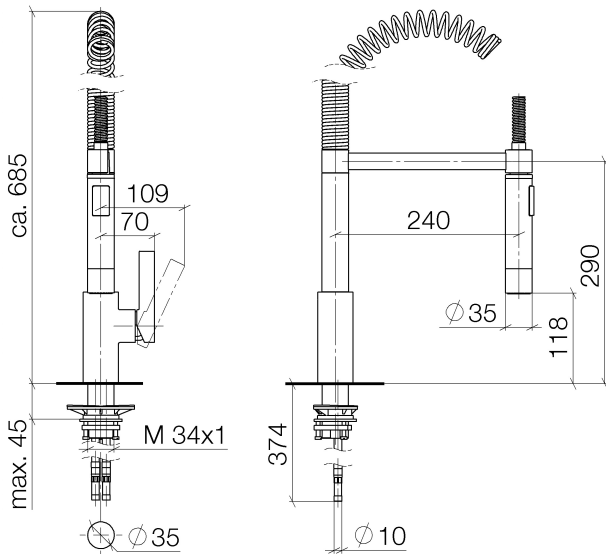

Kitchen - Tara Ultra
Profi single-lever mixer - platinum matt
Article number: 33 860 875-06

- 240 mm projection
- pivotable 360°
- air-enriched flow and spray flow
- height of mixer 685 mm
- height up to aerator 129 mm
- hole diameter 35 mm
- sprayface with anti-scaling system
- max. flow 8 l/min at 3 bar flow pressure
- lead-free
- Intrinsic protection against back flow.
- Switch back and forth between aerator and spray mode while water is running.
- In order to compensate for the disproportionately high increase in the cost of materials, we are unfortunately forced to charge a precious metal surcharge of 10% for this article as from 1st June 2020.
- The surcharge is not included in price shown.

platinum matt

Kitchen - Tara Ultra
Profi single-lever mixer - platinum matt
Article number: 33 860 875-06

Dimensional drawing

All details in mm / inch = mm x 0.0394

Flow rate chart

Kitchen - Tara Ultra
Profi single-lever mixer - platinum matt
Article number: 33 860 875-06

Other finish variants

polished chrome
33 860 875-00

platinum
33 860 875-08

Other finishes on request (x-tra Service)

Kitchen - Tara Ultra
 Profi single-lever mixer - platinum matt
 Article number: 33 860 875-06