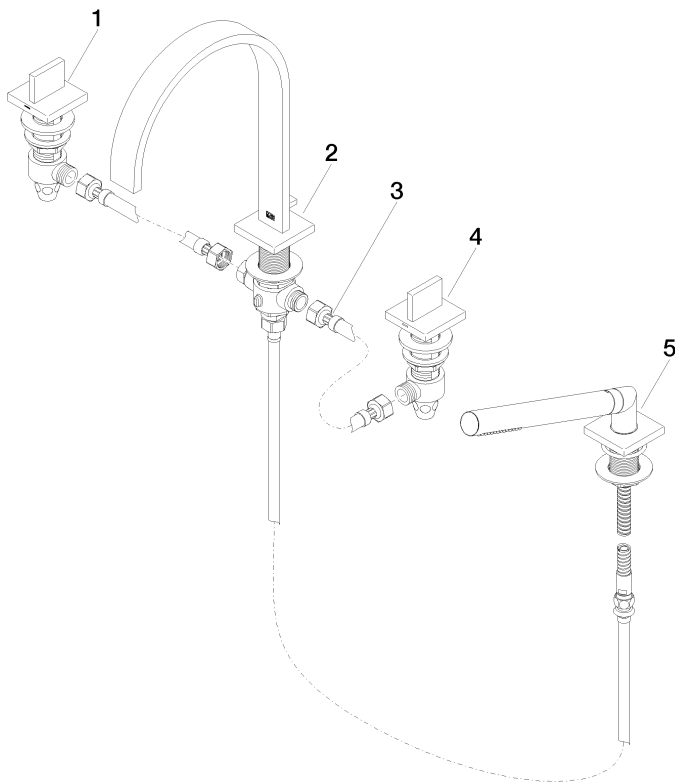

Bathtub - MEM

Deck-mounted tub mixer, with hand shower set for deck-mounted tub installation - polished

Article number: 27 532 782-00

Spare parts list

Number	Item Number	Designation	Number of units
1	20 000 783-00	Deck valve counter-clockwise closing hot - polished chrome	1
2	13 512 782-00	Tub spout with diverter for deck-mounted installation - polished chrome	1
3	12 502 970 90	Flexible supply line 1/2" x 1/2" x 15-3/4" -	1
4	20 000 782-00	Deck valve clockwise-closing cold - polished chrome	1
5	27 702 980-00	Hand shower set for deck-mounted tub installation - polished chrome	1