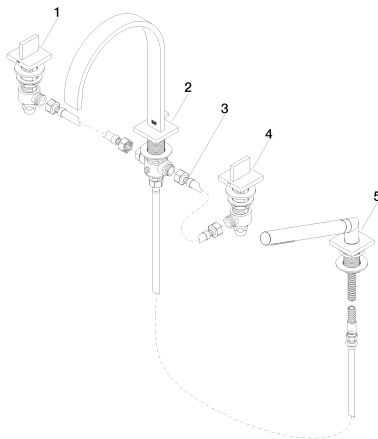

Bathtub - MEM

Deck-mounted tub mixer, with hand shower set for deck-mounted tub installation - polished

Article number: 27 532 782-00

- 8-5/8" Projection
- Hand shower set: Standard spray
- Spout: Rectangular aerator
- Hand shower set with anti-scale technology
- Integrated diverter
- Total height 11-3/4"
- Height to aerator/spout outlet 6-3/4"
- Valve hole diameter 1-1/4"
- Spout hole diameter 1-1/4"
- Hole diameter for hand shower set 1-1/4"
- 2-3/8" x 2-3/8" flange for spout
- Hand shower set with flange 2-3/8" x 2-3/8"
- Valve with flange 2-3/8" x 2-3/8"
- Metal shower hose 68-7/8" with anti-twist device
- Water flow rate limited to max. 7.2 gpm
- Handshower flow rate max. 1.8 gpm
- Fittings group in compliance with DIN 4109: 1
- Internal backflow preventer.

polished chrome

Discontinued items available to order until 31.12.9999

Bathtub - MEM

Deck-mounted tub mixer, with hand shower set for deck-mounted tub installation - polished

Article number: 27 532 782-00

Dimensional drawing

All dimensions in mm / inch = mm x 0,0394

Flow rate chart

Bathtub - MEM

Deck-mounted tub mixer, with hand shower set for deck-mounted tub installation - polished

Article number: 27 532 782-00

Spare parts list

Number	Item Number	Designation	Number of units
1	20 000 783-00	Deck valve counter-clockwise closing hot - polished chrome	1
2	13 512 782-00	Tub spout with diverter for deck-mounted installation - polished chrome	1
3	12 502 970 90	Flexible supply line 1/2" x 1/2" x 15-3/4" -	1
4	20 000 782-00	Deck valve clockwise-closing cold - polished chrome	1
5	27 702 980-00	Hand shower set for deck-mounted tub installation - polished chrome	1