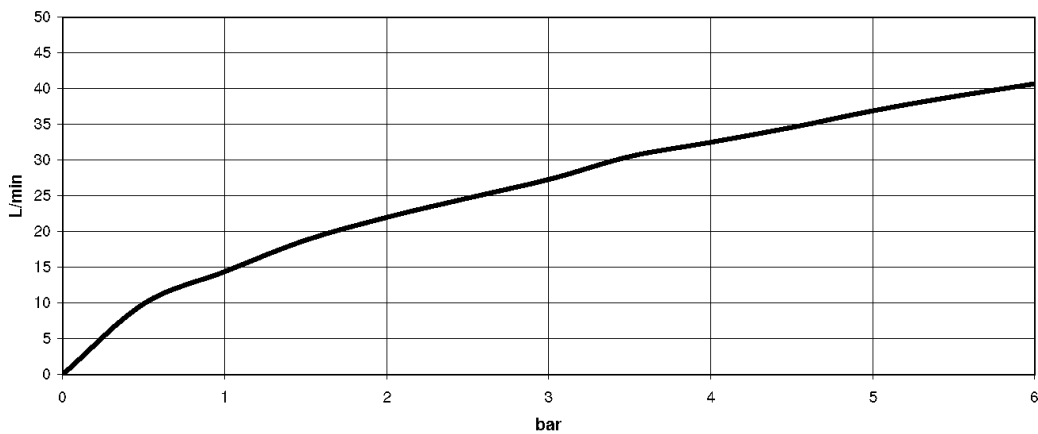

Bathtub - MEM

Deck-mounted tub mixer, with hand shower set for deck-mounted tub installation - polished

Article number: 27 532 782-00

- 8-5/8" Projection
- Hand shower set: Standard spray
- Spout: Rectangular aerator
- Hand shower set with anti-scale technology
- Integrated diverter
- Total height 11-3/4"
- Height to aerator/spout outlet 6-3/4"
- Valve hole diameter 1-1/4"
- Spout hole diameter 1-1/4"
- Hole diameter for hand shower set 1-1/4"
- 2-3/8" x 2-3/8" flange for spout
- Hand shower set with flange 2-3/8" x 2-3/8"
- Valve with flange 2-3/8" x 2-3/8"
- Metal shower hose 68-7/8" with anti-twist device
- Water flow rate limited to max. 7.2 gpm
- Handshower flow rate max. 1.8 gpm
- Fittings group in compliance with DIN 4109: 1
- Internal backflow preventer.

Dimensional drawing

All dimensions in mm / inch = mm x 0,0394

Flow rate chart

Bathtub - MEM

Deck-mounted tub mixer, with hand shower set for deck-mounted tub installation - polished

Article number: 27 532 782-00