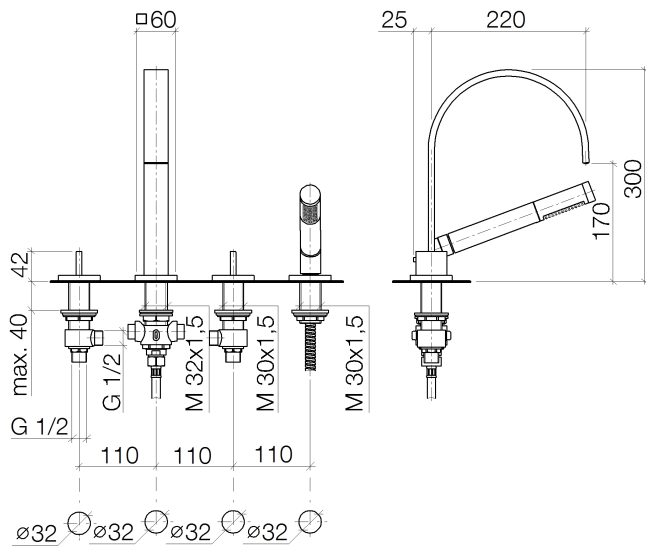

Bathtub - MEM

Deck-mounted tub mixer, with hand shower set for deck-mounted tub installation - polished

Article number: 27 532 782-00

- 8-5/8" Projection
- Hand shower set: Standard spray
- Spout: Rectangular aerator
- Hand shower set with anti-scale technology
- Integrated diverter
- Total height 11-3/4"
- Height to aerator/spout outlet 6-3/4"
- Valve hole diameter 1-1/4"
- Spout hole diameter 1-1/4"
- Hole diameter for hand shower set 1-1/4"
- 2-3/8" x 2-3/8" flange for spout
- Hand shower set with flange 2-3/8" x 2-3/8"
- Valve with flange 2-3/8" x 2-3/8"
- Metal shower hose 68-7/8" with anti-twist device
- Water flow rate limited to max. 7.2 gpm
- Handshower flow rate max. 1.8 gpm
- Fittings group in compliance with DIN 4109: 1
- Internal backflow preventer.

polished chrome

Discontinued items available to order until 31.12.9999

Bathtub - MEM

Deck-mounted tub mixer, with hand shower set for deck-mounted tub installation - polished

Article number: 27 532 782-00

Dimensional drawing

All dimensions in mm / inch = mm x 0,0394

Flow rate chart

Bathtub - MEM

Deck-mounted tub mixer, with hand shower set for deck-mounted tub installation - polished

Article number: 27 532 782-00

Spare parts list

Number	Item Number	Designation	Number of units
1	20 000 783-00	Deck valve counter-clockwise closing hot - polished chrome	1
2	13 512 782-00	Tub spout with diverter for deck-mounted installation - polished chrome	1
3	12 502 970 90	Flexible supply line 1/2" x 1/2" x 15-3/4" -	1
4	20 000 782-00	Deck valve clockwise-closing cold - polished chrome	1
5	27 702 980-00	Hand shower set for deck-mounted tub installation - polished chrome	1