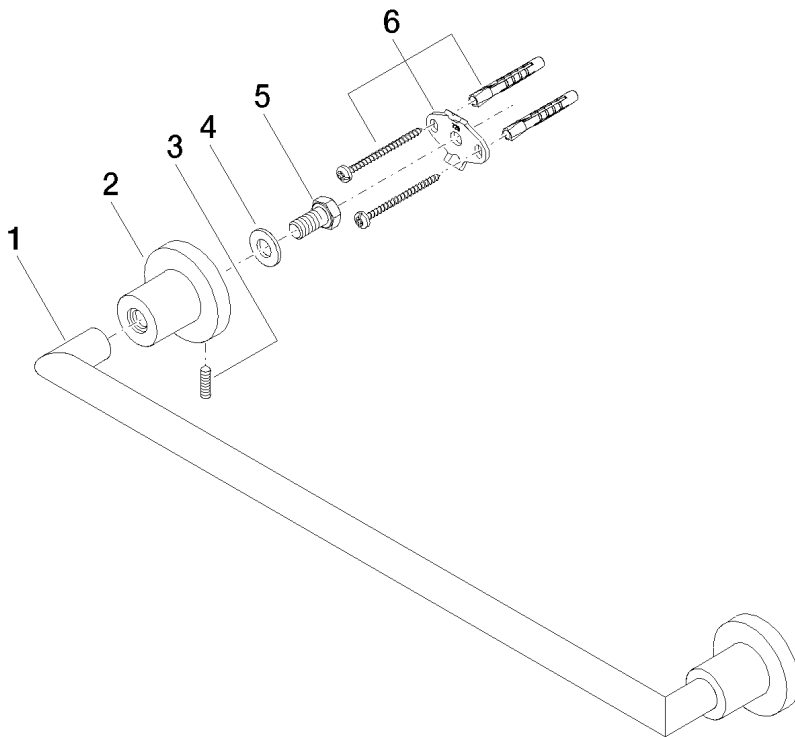

Bathtub - Tara.

Towel bar - polished chrome

Article number: 83 045 892-00

Spare parts list

Number	Item Number	Designation	Number of units
1	05 28 22 588 00-00	holder	1
2	08 17 89 505-00	holder	2
3	04 31 11 113 00 90	pin	2
4	09 30 11 046 90	disc	2
5	09 30 30 071 90	screw	2
6	05 17 20 739 00 90	fixing set	2