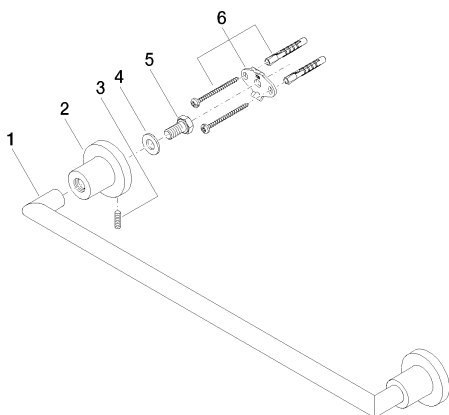

Bathtub - Tara.

Towel bar - polished chrome

Article number: 83 045 892-00

- Center to center 17-3/4"
- Width 19-7/8"
- Height 2-1/8"
- Flange diameter 2-1/8"
- 3-1/4" Projection

polished chrome

Discontinued items available to order until 31.12.9999

## Dimensional drawing

mm [inches]

All dimensions in mm / inch = mm x 0,0394

Bathtub - Tara.

Towel bar - polished chrome

Article number: 83 045 892-00

Bathtub - Tara.

Towel bar - polished chrome

### Spare parts list

Number	Item Number	Designation	Number of units
1	05 28 22 588 00-00	holder	1
2	08 17 89 505-00	holder	2
3	04 31 11 113 00 90	pin	2
4	09 30 11 046 90	disc	2
5	09 30 30 071 90	screw	2
6	05 17 20 739 00 90	fixing set	2