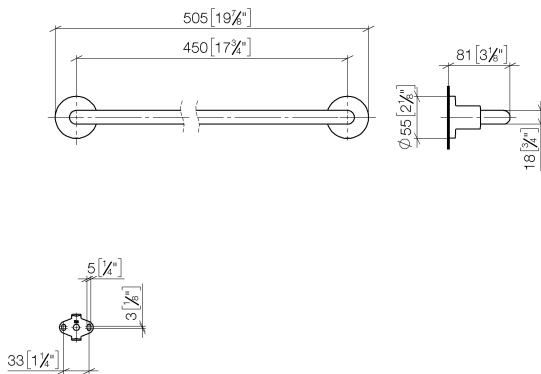

Bathtub - Tara.

Towel bar - polished chrome

Article number: 83 045 892-00

- Center to center 17-3/4"
- Width 19-7/8"
- Height 2-1/8"
- Flange diameter 2-1/8"
- 3-1/4" Projection

polished chrome

Discontinued items available to order until 31.12.9999

## Dimensional drawing

mm [inches]

All dimensions in mm / inch = mm x 0,0394

Bathtub - Tara.

Towel bar - polished chrome

Article number: 83 045 892-00

Bathtub - Tara.

Towel bar - polished chrome

### Spare parts list

Number	Item Number	Designation	Number of units
1	05 28 22 588 00-00	holder	1
2	08 17 89 505-00	holder	2
3	04 31 11 113 00 90	pin	2
4	09 30 11 046 90	disc	2
5	09 30 30 071 90	screw	2
6	05 17 20 739 00 90	fixing set	2