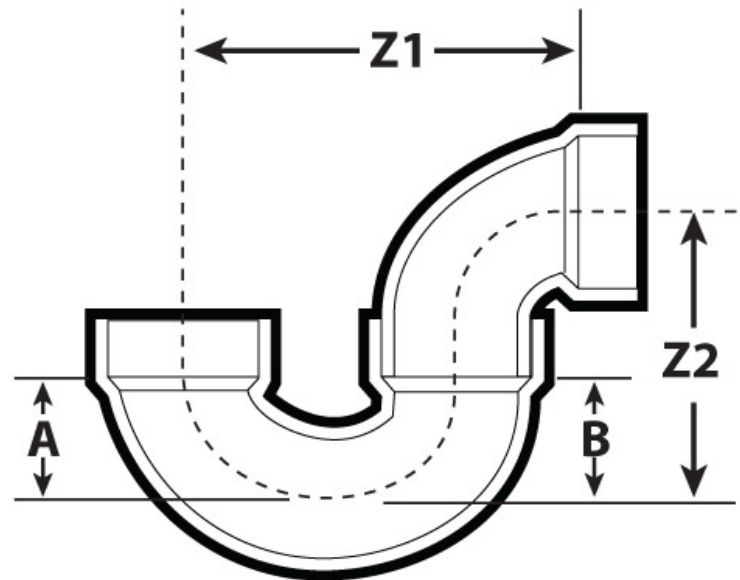

Part Description:
2" ABS DWV P-Trap Solvent Weld Joint H X H

Part Number:
103202

IPEX USA LLC
Eastern U.S. TOLL FREE (888) 461-5307
Western U.S. TOLL FREE (800) 463-9572

Part #	Part UPC	Colour	Size (inches)	Ctn Qty	Ctn Bar Code	Ctn. Wt (Kgs)	Ctn. Wt (lbs)	Skid Cubic (m)	Skid Cubic (ft)	Ctns/Skid
103202	662671102386	BLACK	2X2	20	10662671102383	6.46	14.21	1.86	65.82	32

Dimensions (inches)

A	B	Z1	Z2
2.14	1.964	7.286	4.651