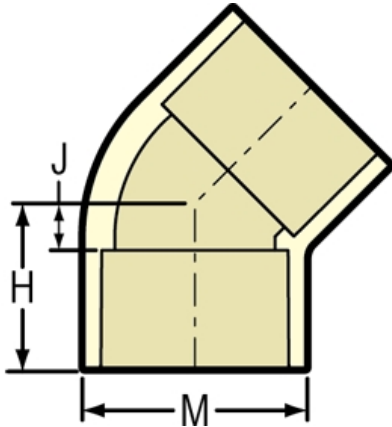

Weight(gm): 51

Size: 1-1/4"

Color: TAN

Material: CPVC

Type 45° Elbow

Connection Socket x Socket

H = 1-15/32

J = 11/32

M = 1-21/32

Injection Molded Dimension References:

G = (LAYING LENGTH) intersection of center lines to bottom of socket/thread; 90° elbows, tees, crosses; ± 1/32 inch.

H = Intersection of center lines to face of fitting; 90° elbows tees, crosses; ± 1/32 inch.

J = Intersection of center lines to bottom of socket/thread; 45° elbows; ± 1/32 inch

L = Overall length of fittings; ± 1/16 inch.

M = Outside diameter of socket/thread hub; ± 1/16 inch.

N = Socket bottom to socket bottom; couplings; ± 1/16 inch.

W = Height of cap; ± 1/16 inch

Typical Molded Dimension References