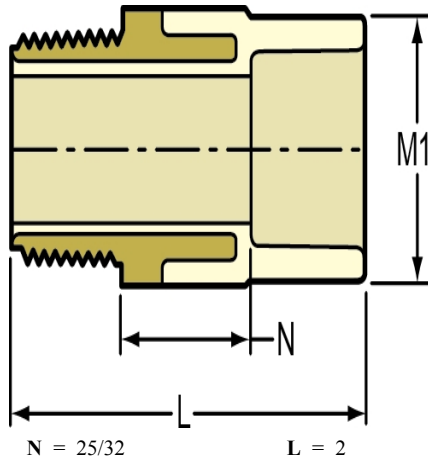

Part No: 4136-005BR

EverTUFF® CTS

Adapter

Desc: 1/2 CTS CPVC MALE ADAPTER BR/MPTXSOC

MSRP: 17.91

Part Code: 033

Weight(lbs): 0.141

Weight(kg): 0.064

Weight(gm): 64

Size: 1/2"

Color: TAN

Material: CPVC

$N = 25/32$

$L = 2$

$M1 = 27/32$

Type Transition Male Adapter

Connection Brass Mipt x Socket

Note LEAD FREE

Injection Molded Dimension References:

G = (LAYING LENGTH) intersection of center lines to bottom of socket/thread; 90° elbows, tees, crosses; ± 1/32 inch.

H = Intersection of center lines to face of fitting; 90° elbows tees, crosses; ± 1/32 inch.

J = Intersection of center lines to bottom of socket/thread; 45° elbows; ± 1/32 inch

L = Overall length of fittings; ± 1/16 inch.

M = Outside diameter of socket/thread hub; ± 1/16 inch.

N = Socket bottom to socket bottom; couplings; ± 1/16 inch.