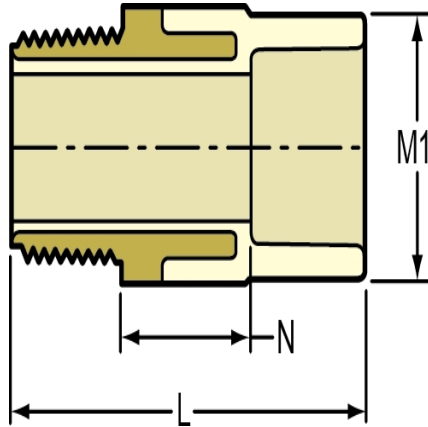

Part No: 4136-012BR

EverTUFF® CTS

Adapter

Desc: 1-1/4 CTS CPVC MALE ADAPTER BRMPTXSOC

MSRP: 137.32

Part Code: 033

Weight(lbs): 0.611

Weight(kg): 0.277

Weight(gm): 277

Size: 1-1/4"

Color: TAN

Material: CPVC

L = 3

M1 = 1-21/32

N = 31/32

Type Transition Male Adapter

Connection Brass Mipt x Socket

Note LEAD FREE

Injection Molded Dimension References:

G = (LAYING LENGTH) intersection of center lines to bottom of socket/thread; 90° elbows, tees, crosses; ± 1/32 inch.

H = Intersection of center lines to face of fitting; 90° elbows tees, crosses; ± 1/32 inch.

J = Intersection of center lines to bottom of socket/thread; 45° elbows; ± 1/32 inch

L = Overall length of fittings; ± 1/16 inch.

M = Outside diameter of socket/thread hub; ± 1/16 inch.

N = Socket bottom to socket bottom; couplings; ± 1/16 inch.