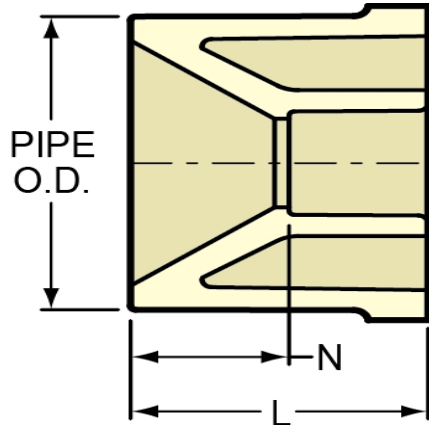

Part No: 4137-167

EverTUFF® CTS

Bushing

Desc: 1-1/4X3/4 CPVC CTS RED BUSH SPIGOTXSOC

MSRP: 4.4

Part Code: 035

Weight(lbs): 0.064

Weight(kg): 0.029

Weight(gm): 29

Size: 1-1/4"X3/4"

Color: TAN

Material: CPVC

L = 1-3/8

N = 21/32

Pipe O.D. = 1-3/8

Type Reducer Bushing

Connection Spigot x Socket

Injection Molded Dimension References:

- G** = (LAYING LENGTH) intersection of center lines to bottom of socket/thread; 90° elbows, tees, crosses; ± 1/32 inch.
- H** = Intersection of center lines to face of fitting; 90° elbows tees, crosses; ± 1/32 inch.
- J** = Intersection of center lines to bottom of socket/thread; 45° elbows; ± 1/32 inch
- L** = Overall length of fittings; ± 1/16 inch.
- M** = Outside diameter of socket/thread hub; ± 1/16 inch.
- N** = Socket bottom to socket bottom; couplings; ± 1/16 inch.
- W** = Height of cap; ± 1/16 inch

Typical Molded Dimension References

The information printed here is based on current information & product design at the time of publication and is subject to change without notification. Spears® ongoing commitment to product improvement may result in some variation. No representation, guarantees or warranties of any kind are as to its accuracy, suitability for particular application or results to be obtained therefrom. For verification of technical data or additional information, please contact Spears® Technical Service Department :: WEST COAST : (818) 364-1611 - EAST COAST : (717) 938-9006