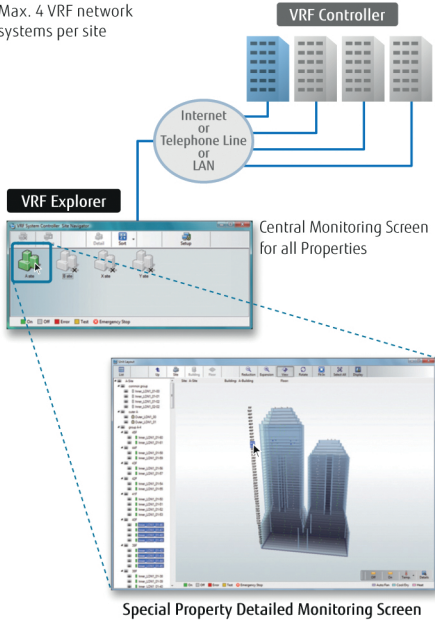

- Fujitsu
- VRF Airstage
- Accessories
- Software

Accessories VRF - Electricity charge apportionment type UTY-PLGXA1

Brand

- Fujitsu

Product

- Electricity charge apportionment

Applicable indoor units

- All indoor units of VRF VR-II/V-II serie and J-II serie

Dimensions

- 260 x 246 x 54 (H x W x D) [mm]
- 2,15 kg

Installation example

On site central control

Max. 4 VRF network systems per site

Remote central control