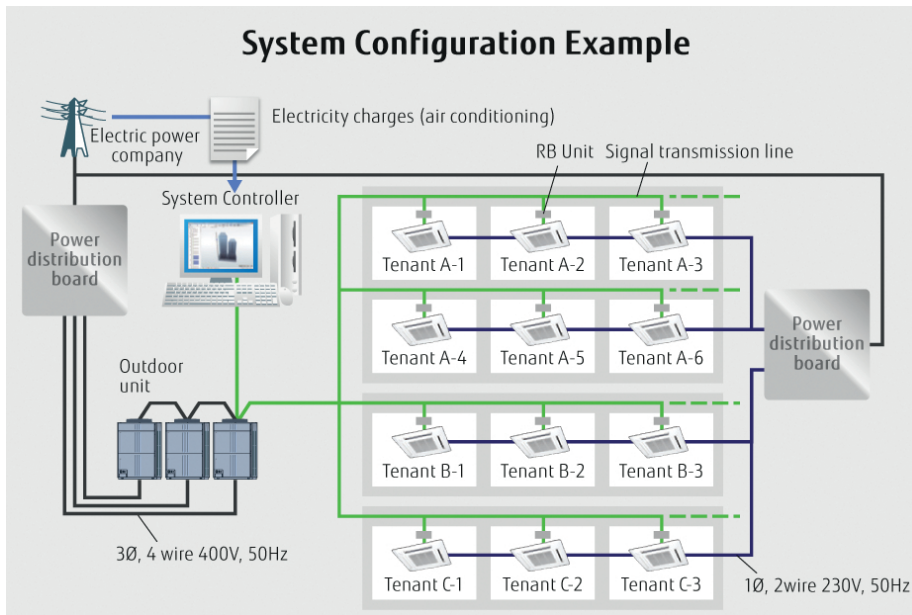

- Fujitsu
- VRF Airstage
- Accessories
- Software

Accessories VRF - Electricity charge apportionment type UTY-PLGXA1

Brand

- Fujitsu

Product

- Electricity charge apportionment

Applicable indoor units

- All indoor units of VRF VR-II/V-II serie and J-II serie

Dimensions

- 260 x 246 x 54 (H x W x D) [mm]
- 2,15 kg

Installation example

On site central control

Max. 4 VRF network systems per site

Remote central control