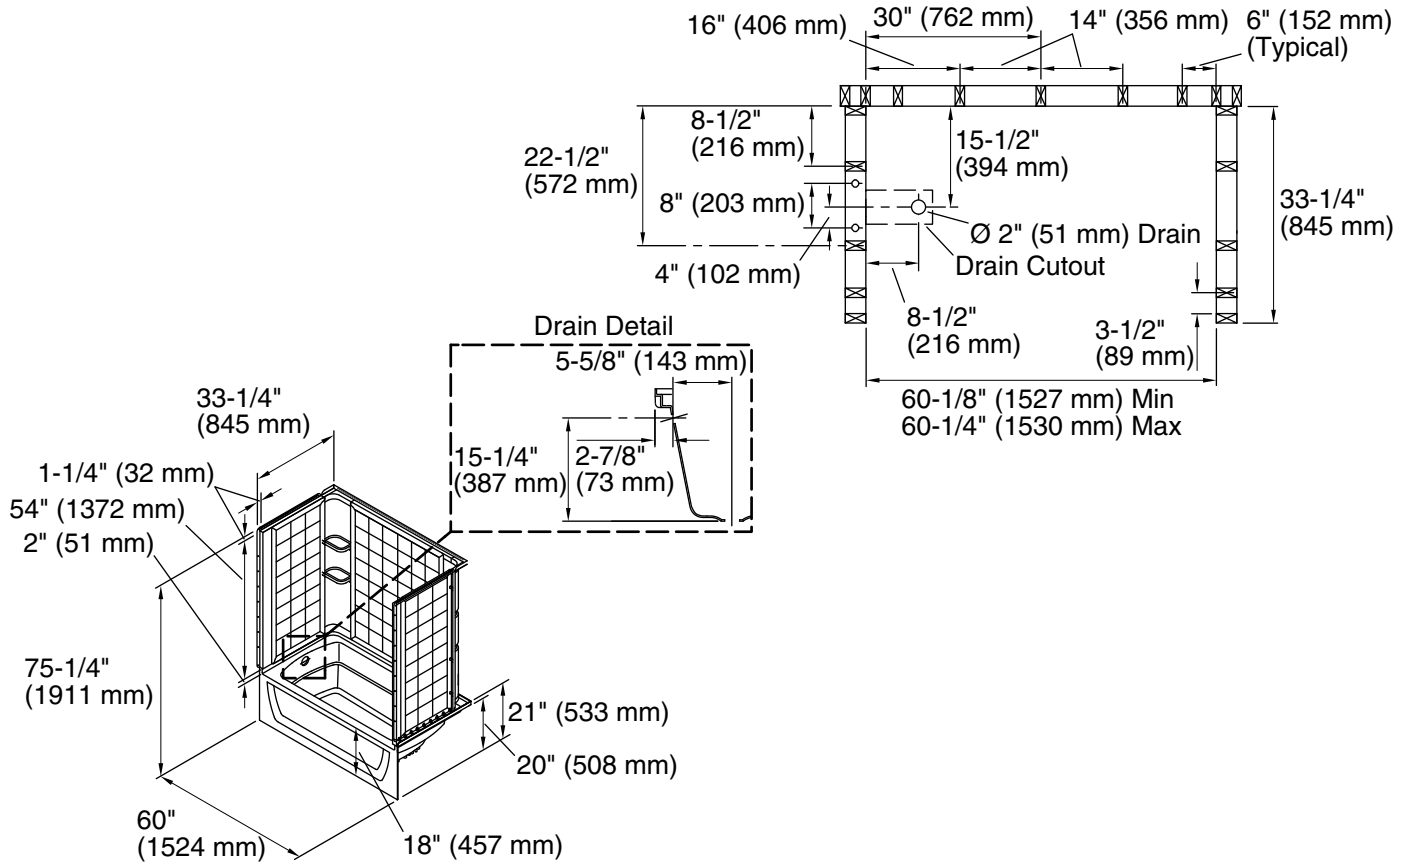

## Included Components

Product consists of:

- 71124100 60" x 33-1/4" tile bath/shower wall set
- 71121110 60-1/4" x 32" bath

For the most current Specification Sheet, go to [www.sterlingplumbing.com](http://www.sterlingplumbing.com).

**Technical Information**

All product dimensions are nominal.

Installation:	Three-wall alcove
Drain location:	Left
Basin area, bottom:	42" x 20" (1067 mm x 508 mm)
Basin area, top:	54" x 26" (1372 mm x 660 mm)
Water depth:	13-3/4" (349 mm)
Water capacity:	55 gal (208.2 L)
Maximum door height:	55-1/2" (1410 mm)
Maximum door width:	57-11/16" (1465 mm)