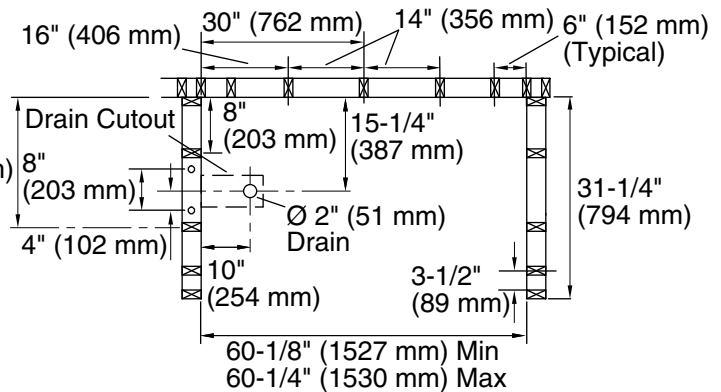

Note: Right end wall is the same as left end wall, only mirrored.

Backer board locations

Dimensions are taken from the center of the grout lines.

Technical Information

All product dimensions are nominal.

Installation:	Three-wall alcove
Maximum door height:	56-1/2" (1435 mm)
Maximum door width:	56-3/4" (1441 mm)