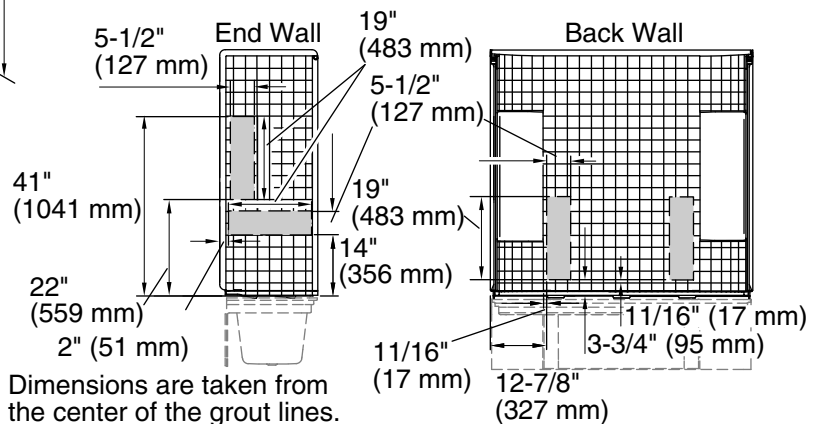

Note: Right end wall is the same as left end wall, only mirrored.

Backer board locations

Dimensions are taken from the center of the grout lines.

Technical Information

All product dimensions are nominal.

Installation:	Three-wall alcove
Maximum door height:	56-1/2" (1435 mm)
Maximum door width:	56-3/4" (1441 mm)