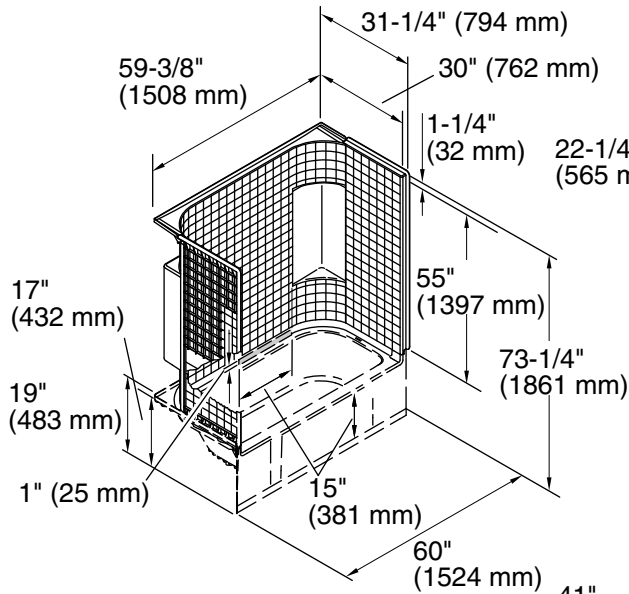

Note: Right end wall is the same as left end wall, only mirrored.

Backer board locations

Dimensions are taken from the center of the grout lines.

Technical Information

All product dimensions are nominal.

Installation:	Three-wall alcove
Maximum door height:	56-1/2" (1435 mm)
Maximum door width:	56-3/4" (1441 mm)