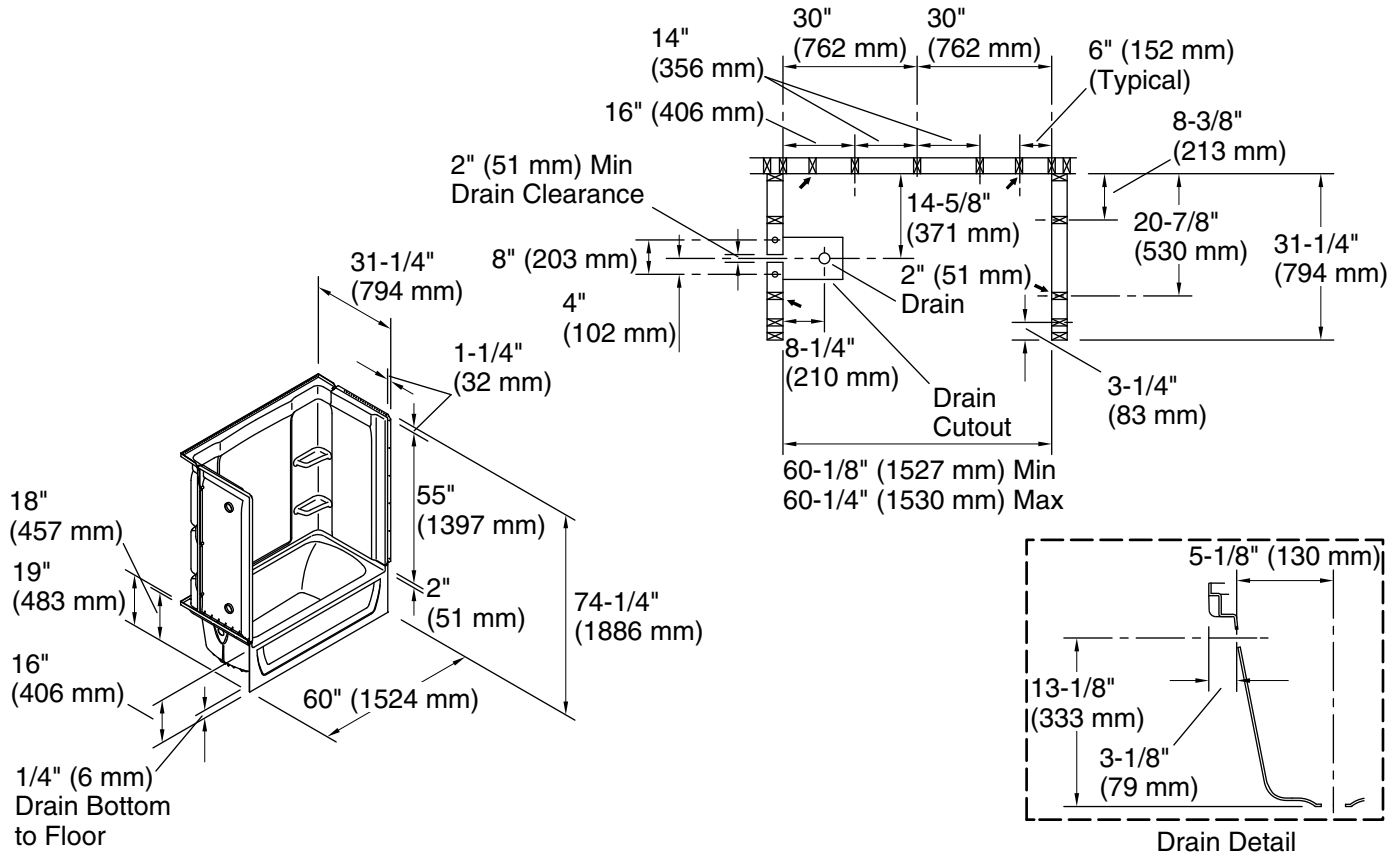

For the most current Specification Sheet, go to [www.sterlingplumbing.com](http://www.sterlingplumbing.com).

**Technical Information**

All product dimensions are nominal.

- Installation: Three-wall alcove
- Drain location: Left
- Basin area, bottom: 45" x 20" (1143 mm x 508 mm)
- Basin area, top: 53" x 23" (1346 mm x 584 mm)
- Water depth: 11-1/4" (286 mm)
- Water capacity: 44 gal (166.6 L)
- Maximum door height: 56-3/4" (1441 mm)
- Maximum door width: 57-11/16" (1465 mm)