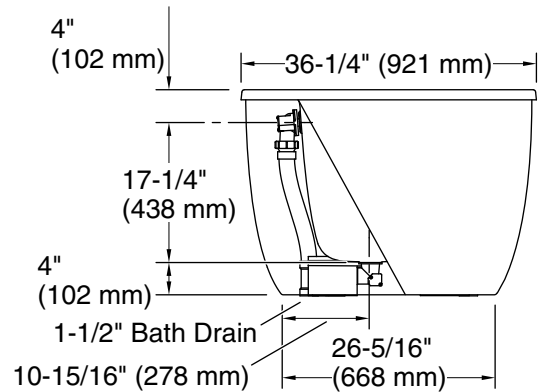

Spectacle™

65-1/2" x 36-1/4" freestanding bath
95338

Features

- Freestanding design creates a striking focal point in your bathing area.
- Fluted basin offers a spacious bathing experience.
- 16" (406 mm) depth offers a deep soaking experience.
- Integral lumbar support on both ends.
- Extra-wide deck simplifies installation of faucet and overflow.
- 4" drain-to-floor clearance for above-floor drain installation.
- Textured bottom surface.

☐ Recommended Faucet Location

Recommended Faucet Hole Location

Technical Information

All product dimensions are nominal.

- Installation: Freestanding
- Drain location: Center rear
- Basin area, bottom: 45-11/16" x 22-5/16" (1161 mm x 567 mm)
- Basin area, top: 59-1/16" x 27-5/16" (1501 mm x 693 mm)
- Water depth: 15-9/16" (395 mm)
- Water capacity: 63.61 gal (240.8 L)

Notes

- Install this product according to the installation instructions.
- Measure your actual product for roughing-in details.
- The hot water supply should be 70% of the capacity of the bath or greater. Installations will vary.
- This bath is designed for freestanding installation only.
- If installing a rim-mount faucet, make sure there is no interference above or below the deck before drilling any holes.