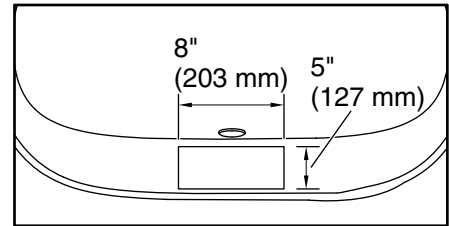

Spectacle™

65-1/2" x 36-1/4" freestanding bath
95338

Features

- Freestanding design creates a striking focal point in your bathing area.
- Fluted basin offers a spacious bathing experience.
- 16" (406 mm) depth offers a deep soaking experience.
- Integral lumbar support on both ends.
- Extra-wide deck simplifies installation of faucet and overflow.
- 4" drain-to-floor clearance for above-floor drain installation.
- Textured bottom surface.

☐ Recommended Faucet Location

Recommended Faucet Hole Location

Technical Information

All product dimensions are nominal.

- Installation: Freestanding
- Drain location: Center rear
- Basin area, bottom: 45-11/16" x 22-5/16" (1161 mm x 567 mm)
- Basin area, top: 59-1/16" x 27-5/16" (1501 mm x 693 mm)
- Water depth: 15-9/16" (395 mm)
- Water capacity: 63.61 gal (240.8 L)