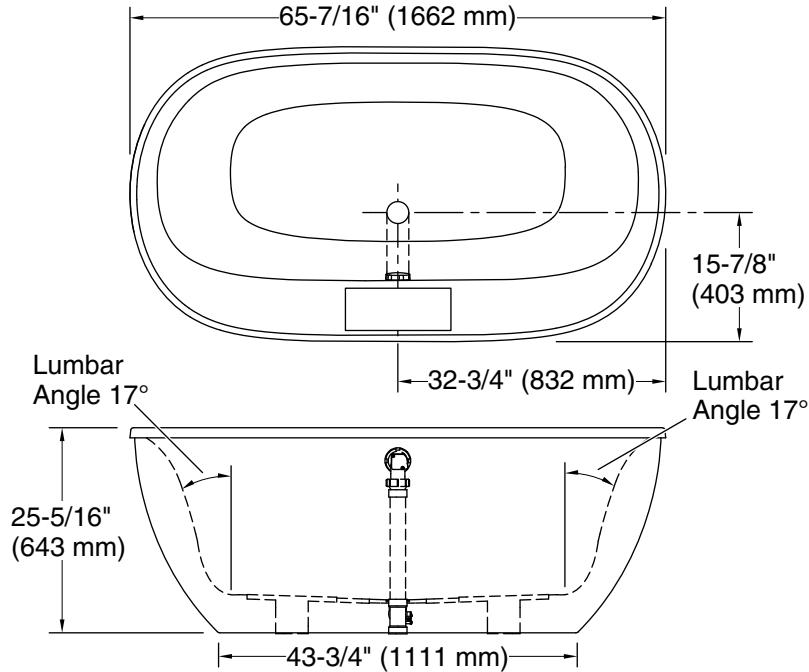

Spectacle™

65-1/2" x 36-1/4" freestanding bath
95338

Features

- Freestanding design creates a striking focal point in your bathing area.
- Fluted basin offers a spacious bathing experience.
- 16" (406 mm) depth offers a deep soaking experience.
- Integral lumbar support on both ends.
- Extra-wide deck simplifies installation of faucet and overflow.
- 4" drain-to-floor clearance for above-floor drain installation.
- Textured bottom surface.

☐ Recommended Faucet Location

Recommended Faucet Hole Location

Technical Information

All product dimensions are nominal.

- Installation: Freestanding
- Drain location: Center rear
- Basin area, bottom: 45-11/16" x 22-5/16" (1161 mm x 567 mm)
- Basin area, top: 59-1/16" x 27-5/16" (1501 mm x 693 mm)
- Water depth: 15-9/16" (395 mm)
- Water capacity: 63.61 gal (240.8 L)