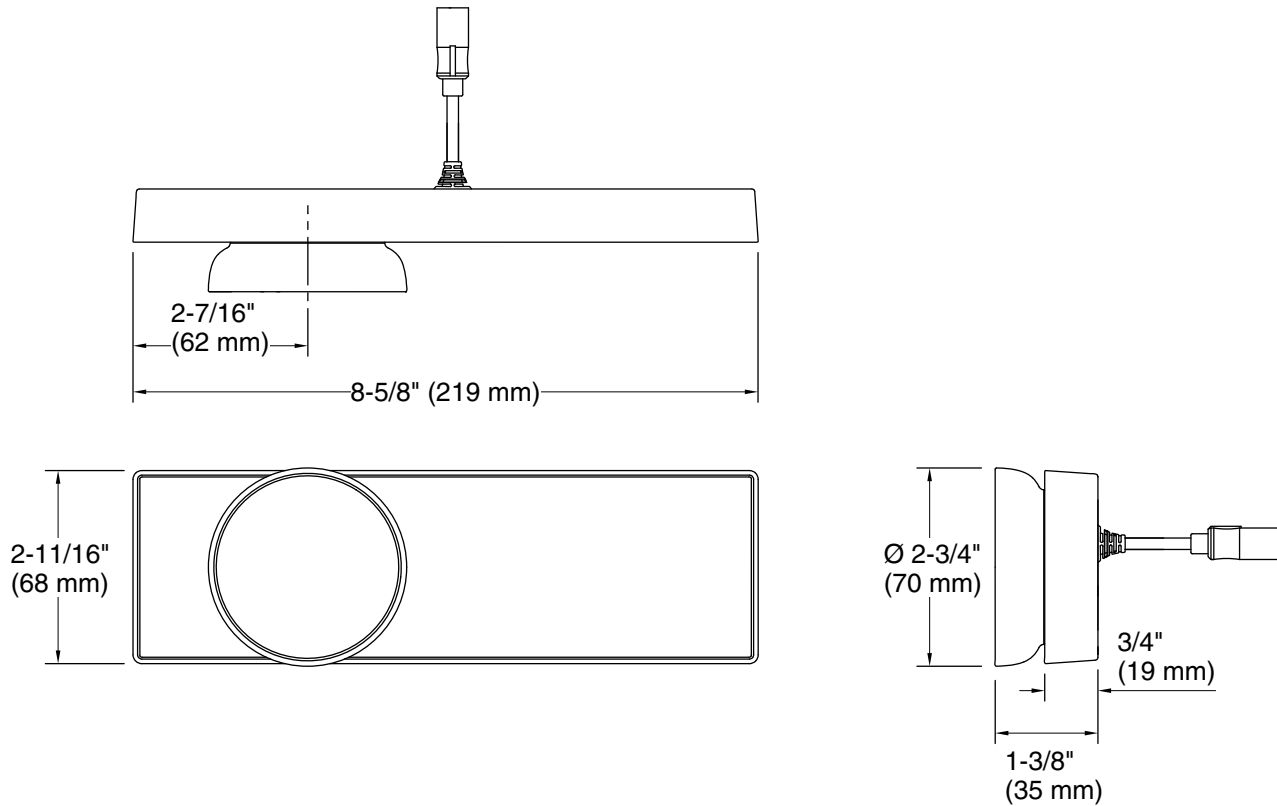

## Technical Information

All product dimensions are nominal.

### Spout:

Cable length: Data, 32 ft (9.8 m)

Max. Ambient temp: 120°F (48.9°C)