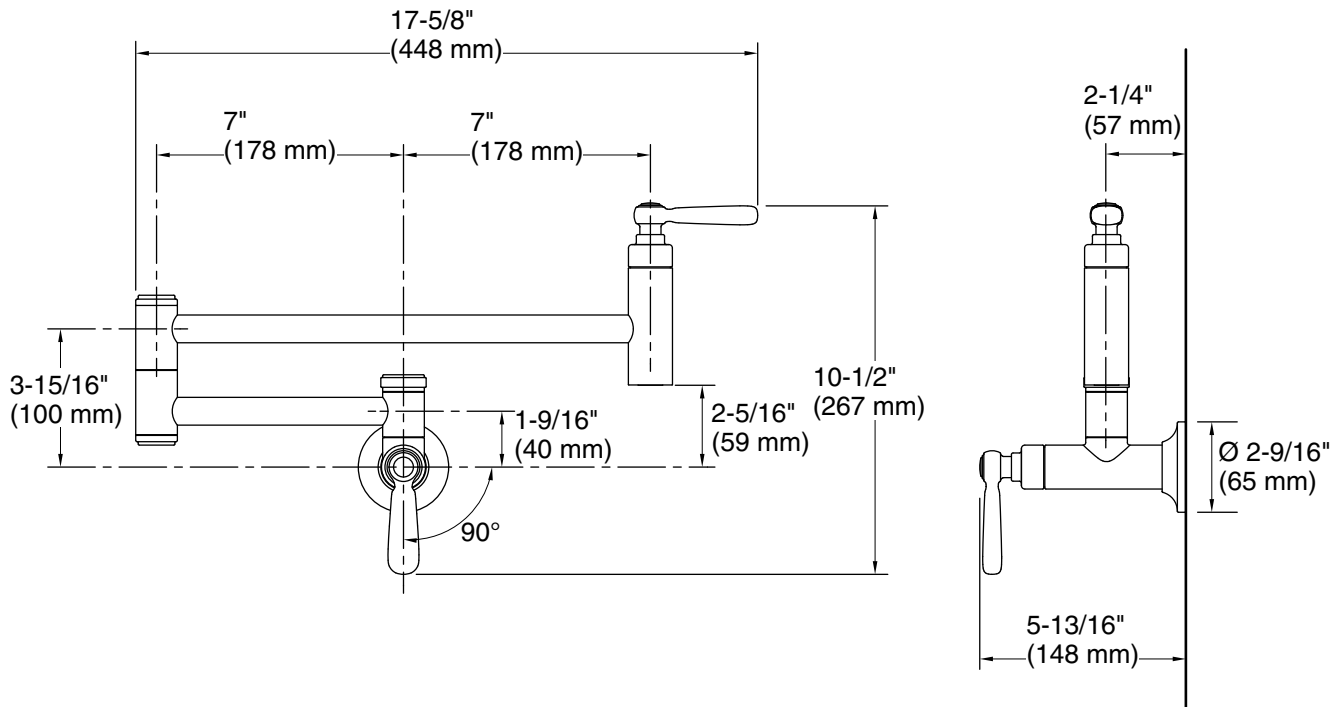

### Installation

- Wall-mount

**Technical Information**

All product dimensions are nominal.

Faucet flow rate: 3.2 gal/min (12.1 l/min)

**Spout:**

Spout reach: 7" (178 mm)

**Notes**

Install this product according to the installation instructions.