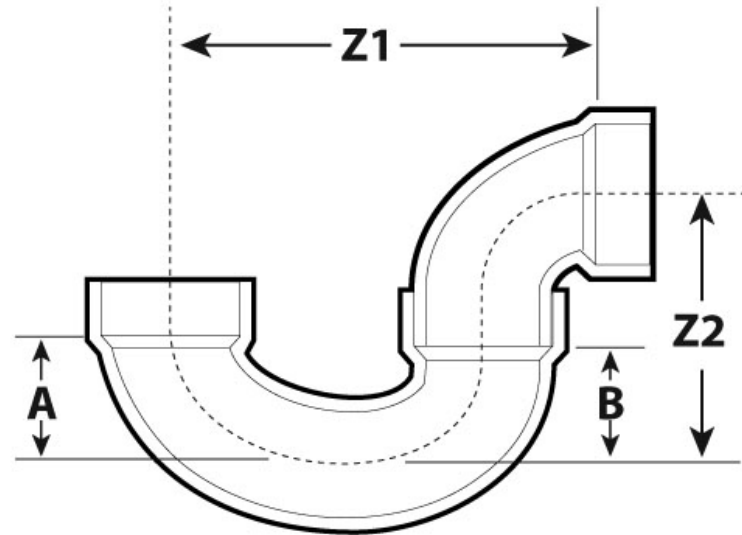

Part Description:  
2" PVC WHITE DWV P-Trap Solvent Weld Joint  
H X H

Part Number:  
193202

**IPEX USA LLC**  
Eastern U.S. TOLL FREE (888) 461-5307  
Western U.S. TOLL FREE (800) 463-9572

Part #	Part UPC	Colour	Size (inches)	Ctn Qty	Ctn Bar Code	Ctn. Wt (Kgs)	Ctn. Wt (lbs)	Skid Cubic (m)	Skid Cubic (ft)	Ctns/Skid
193202	662671190406	WHITE	2X2	20	10662671190403	8.74	19.23	1.86	65.82	32

**Dimensions (inches)**

A	B	C	D	Z1	Z2
2.346	2.049	0.7	1.346	7.246	4.836