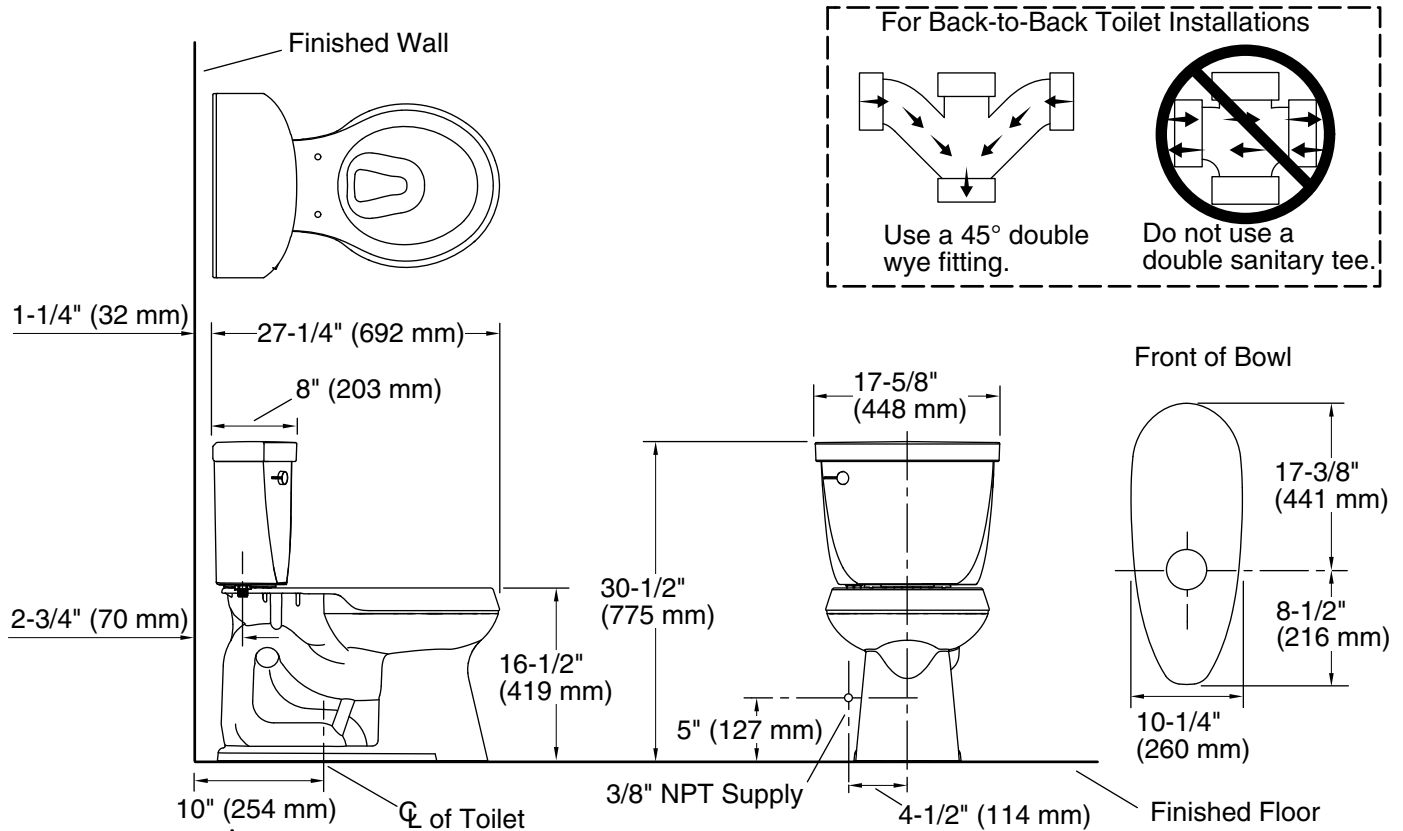

KOHLER®

Cimarron® Comfort Height® Two-piece round-front 1.28 gpf chair height toilet K-3851-U

Features

- Two-piece design.
- Round-front bowl offers an ideal solution for smaller baths and powder rooms.
- Comfort Height® feature offers chair-height seating that makes sitting down and standing up easier for most adults.
- Insuliner® tank liner minimizes condensation on the tank when exposed to high humidity.
- 1.28 gpf (4.8 lpf).
- 2-1/8" (54 mm) fully-glazed trapway.
- Left-hand Polished Chrome trip lever.
- Combination consists of the K-4829 bowl and the K-4166-U tank.
- Coordinates with other products in the Cimarron collection.

Installation

- 10" (254 mm) rough-in.
- DryLock® System saves installation time and helps prevent water leakage.
- Seat and supply line sold separately.

Water Conservation & Rebates

- Eligible for consumer rebates in some municipalities.

THE BOLD LOOK
OF **KOHLER**®

Cimarron® Comfort Height®

Two-piece round-front 1.28 gpf chair height toilet

K-3851-U

Technical Information

All product dimensions are nominal.

Toilet type:	Two-piece, Floor-mount
Waste Outlet:	Floor
Bowl shape:	Round-front
Flush type:	AquaPiston®
Trap passageway:	2-1/8" (54 mm)
Water Consumption	
Full:	1.28 gpf (4.8 lpf)
Water surface size:	11" x 8-3/4" (279 mm x 222 mm)
Rim to water surface:	5-1/4" (133 mm)
Rough-in:	10" (254 mm)
Seat-mounting holes:	5-1/2" (140 mm)

Notes

Install this product according to the installation instructions.

For back-to-back toilet installations: Use only a 45° double wye fitting.