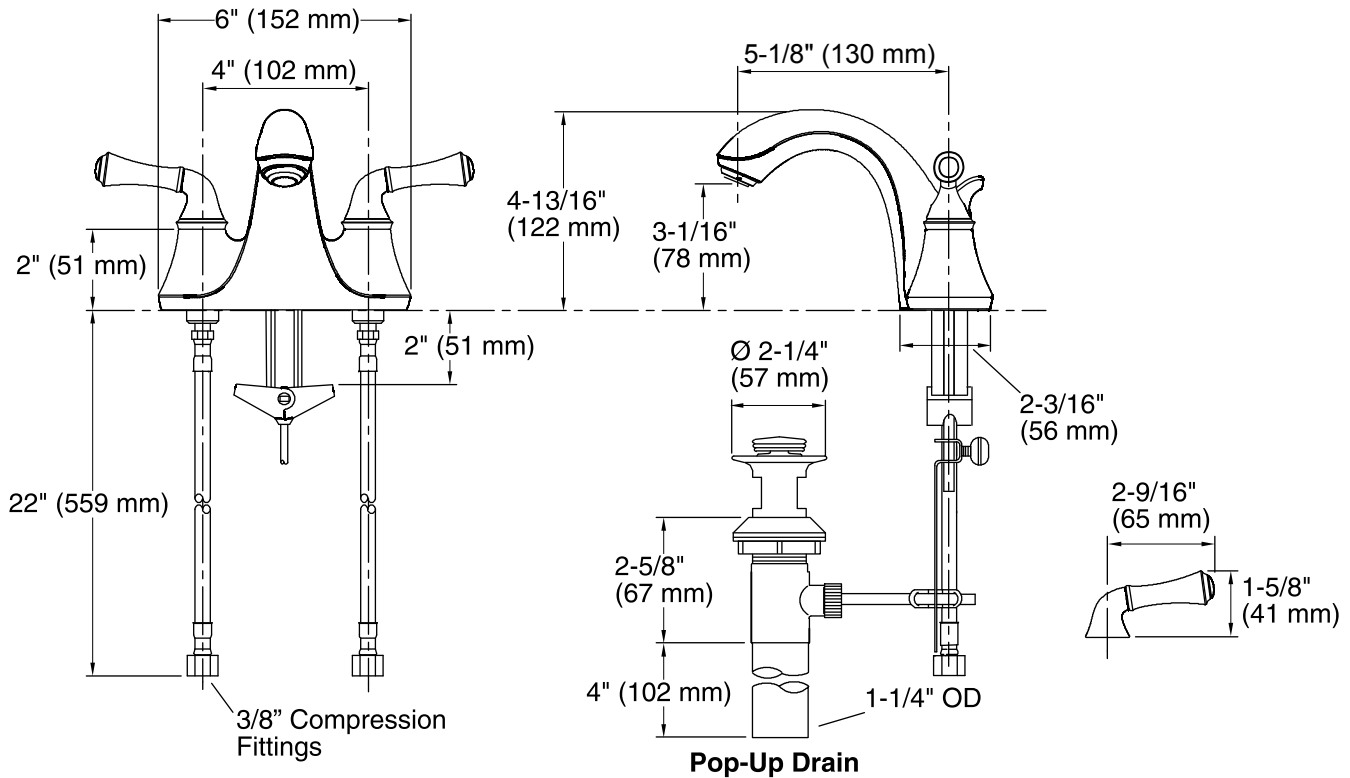

Features

- 5-1/8" (130 mm) spout reach.
- 1.2 gal/min (4.5 l/min) maximum flow rate [max at 60 psi (4.14 bar)]
- KOHLER ceramic disc valves exceed industry longevity standards for a lifetime of durable performance.
- Two traditional lever handle centerset bathroom sink faucet for 4" centers.
- Includes metal pop-up drain with 1-1/4" tailpiece.
- Reversible quarter-turn washerless ceramic disc valves.
- Coordinates with Forte faucets, accessories, and showering components to complete your bathroom.
- Low-flow aerator available (please see latest price book)

Material

- Premium Metal Construction
- KOHLER finishes resist corrosion and tarnishing.

Installation

- Deck-mount installation.
- For 4" (102 mm) centers.
- Integrated supply lines with 3/8"compression connection.

Technical Information

All product dimensions are nominal.

Faucet:

Flow rate: 1.5 gal/min (5.7 l/min)

Drain included: Yes

Drain tailpiece included: Yes

Spout:

Spout reach: 5-1/8" (130 mm)