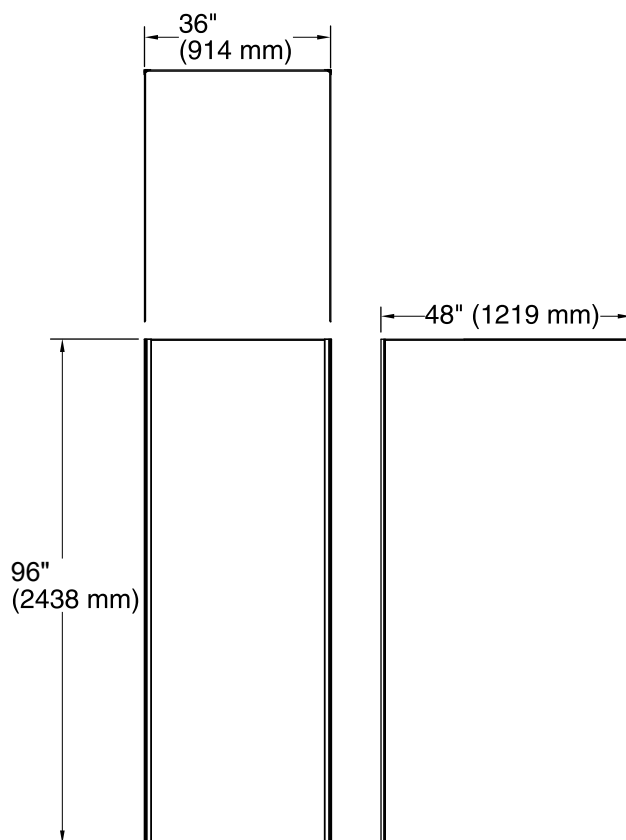

### Features

- Includes two 36" x 96" walls, one 48" x 96" wall, and two 96" corner joints.
- No need to install trim. Factory-installed edge provides a finished look for walls.
- Joint system hides caulk and silicone, leaving fewer places for mold to grow and simplifying cleaning.
- Coordinates with Choreograph shower accessories and storage (sold separately).

### Installation

- In-field trimmable.
- Adheres to water-resistant wallboard.
- For a 48" x 36" x 96" three-wall alcove or smaller.
- Intended for following use – residential (single family & multifamily) and hotel guest rooms.

### Included Components

Product consists of:

- K-97603 48"x96" Wall Panel
- K-97601 36"x96" Wall Panel
- K-97601 36"x96" Wall Panel
- K-97635 96" Corner Joint

### Technical Information

All product dimensions are nominal.

Installation: Three-wall alcove

Material Thickness: 3/16" (5 mm)