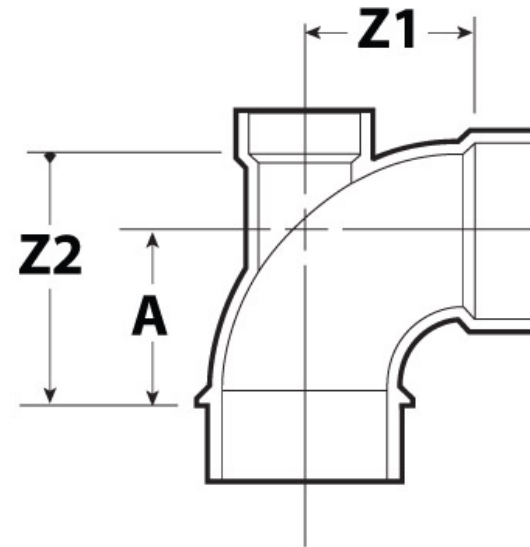

Part Description:  
3" X 3" X 2" ABS DWV 90 Degree Bend or Elbow with a 2" Low Heel Inlet H X H X Spigot

Part Number:  
102248

**IPEX USA LLC**  
Eastern U.S. TOLL FREE (888) 461-5307  
Western U.S. TOLL FREE (800) 463-9572

Part #	Part UPC	Colour	Size (inches)	Ctn Qty	Ctn Bar Code	Ctn. Wt (Kgs)	Ctn. Wt (lbs)	Skid Cubic (m)	Skid Cubic (ft)	Ctns/Skid
102248	662671107374	BLACK	3X3X2	15	10662671107371	6.03	13.27	1.86	65.82	32
<b>Dimensions (inches)</b>										
A	Z1	Z2								
2.975	2.884	4.445								