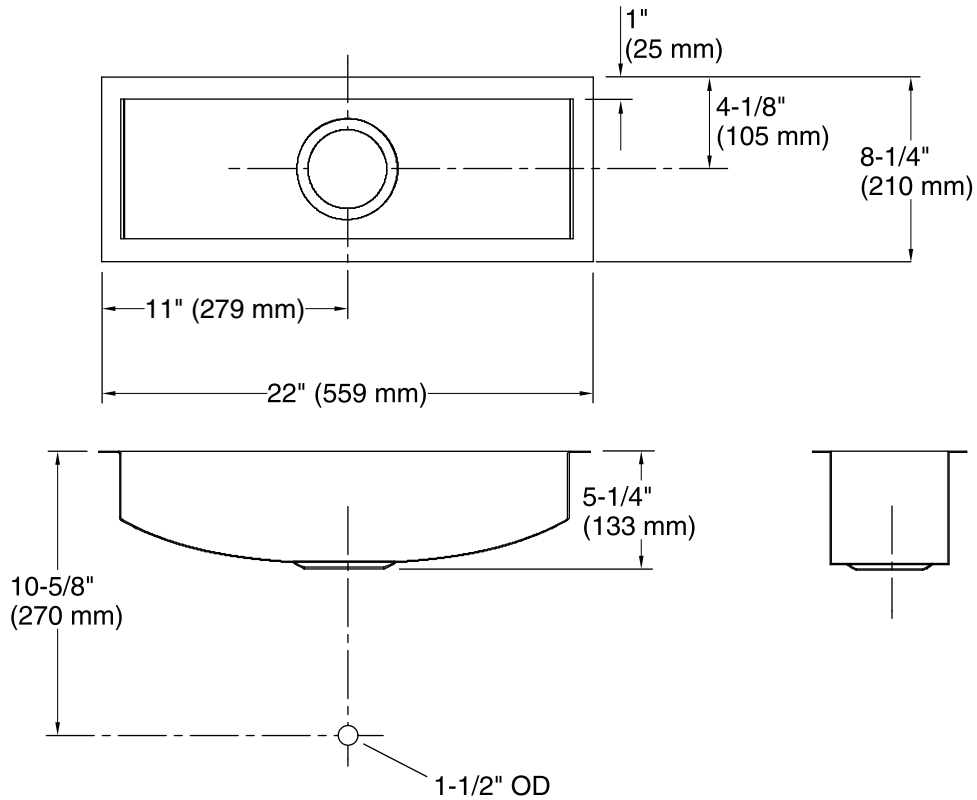

Features

- 27-inch minimum base cabinet width.
- Single bowl.
- 4-7/8-inch depth.
- No faucet holes.
- SilentShield® sound-absorption technology offers quieter performance.
- Includes installation hardware, wire storage basket, and wire rack.

See website for detailed warranty information.

Technical Information

All product dimensions are nominal.

| | |
|--------------------------|--|
| Bowl configuration: | Single |
| Installation: | Under-mount |
| Min. base cabinet width: | 24" (610 mm) |
| Bowl area (Only): | Length: 20" (508 mm) Width: 6-1/4" (159 mm) Water depth: 4-7/8" (124 mm) |
| Drain hole: | 3-5/8" (92 mm) |
| Template: | 1022026-7, required, included |