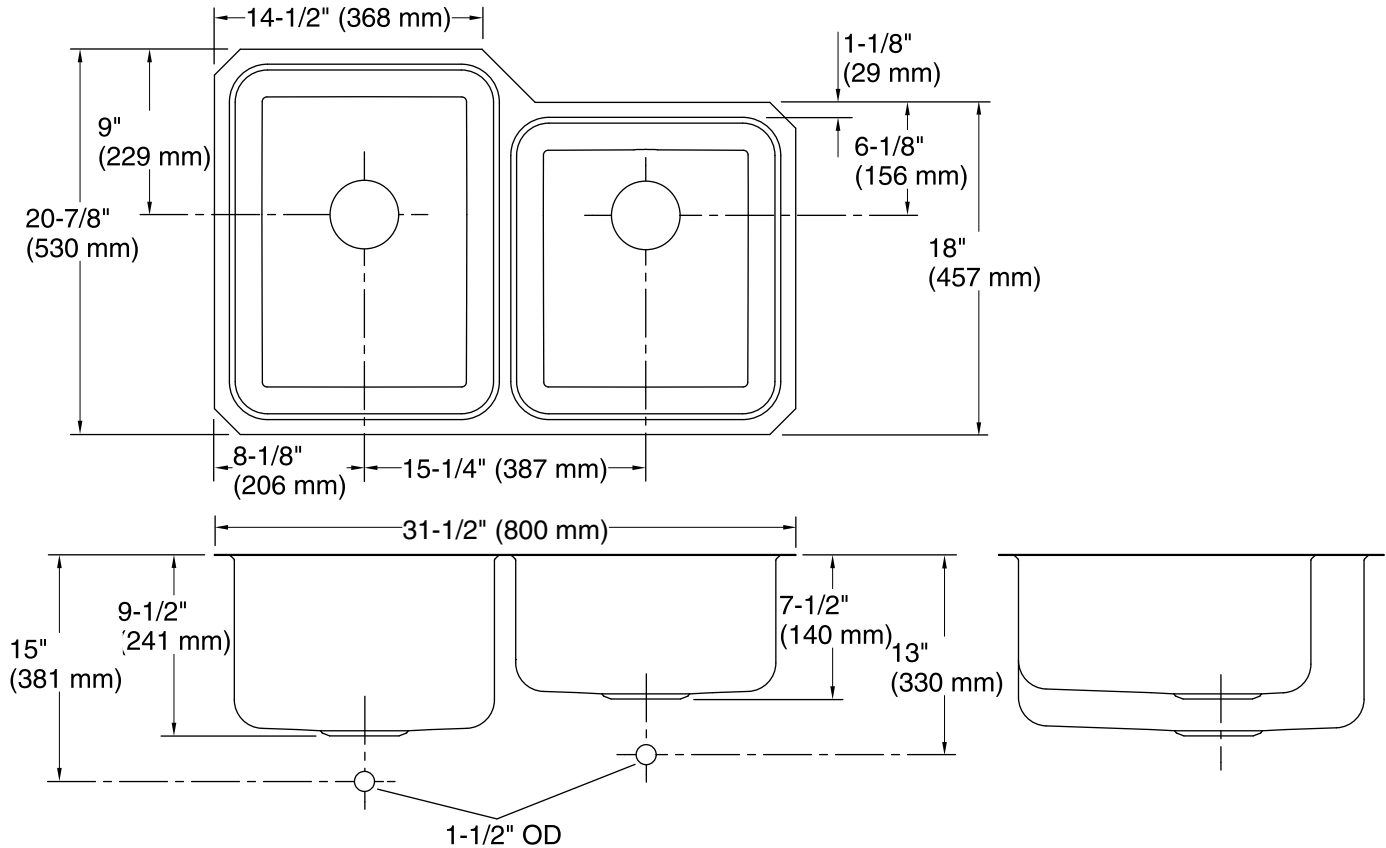

Technical Information

All product dimensions are nominal.

Bowl configuration: Off-set Large/small

Installation: Under-mount

Min. base cabinet width: 36" (914 mm)

Bowl area (Left): Length: 14" (356 mm)
Width: 19" (483 mm)
Bowl depth: 9-1/2" (241 mm)

Bowl area (Right): Length: 14" (356 mm)
Width: 16" (406 mm)
Bowl depth: 7-1/2" (191 mm)

Drain hole: 3-5/8" (92 mm)

Template: 1040557-7, required, included

Notes

Install this product according to the installation instructions.