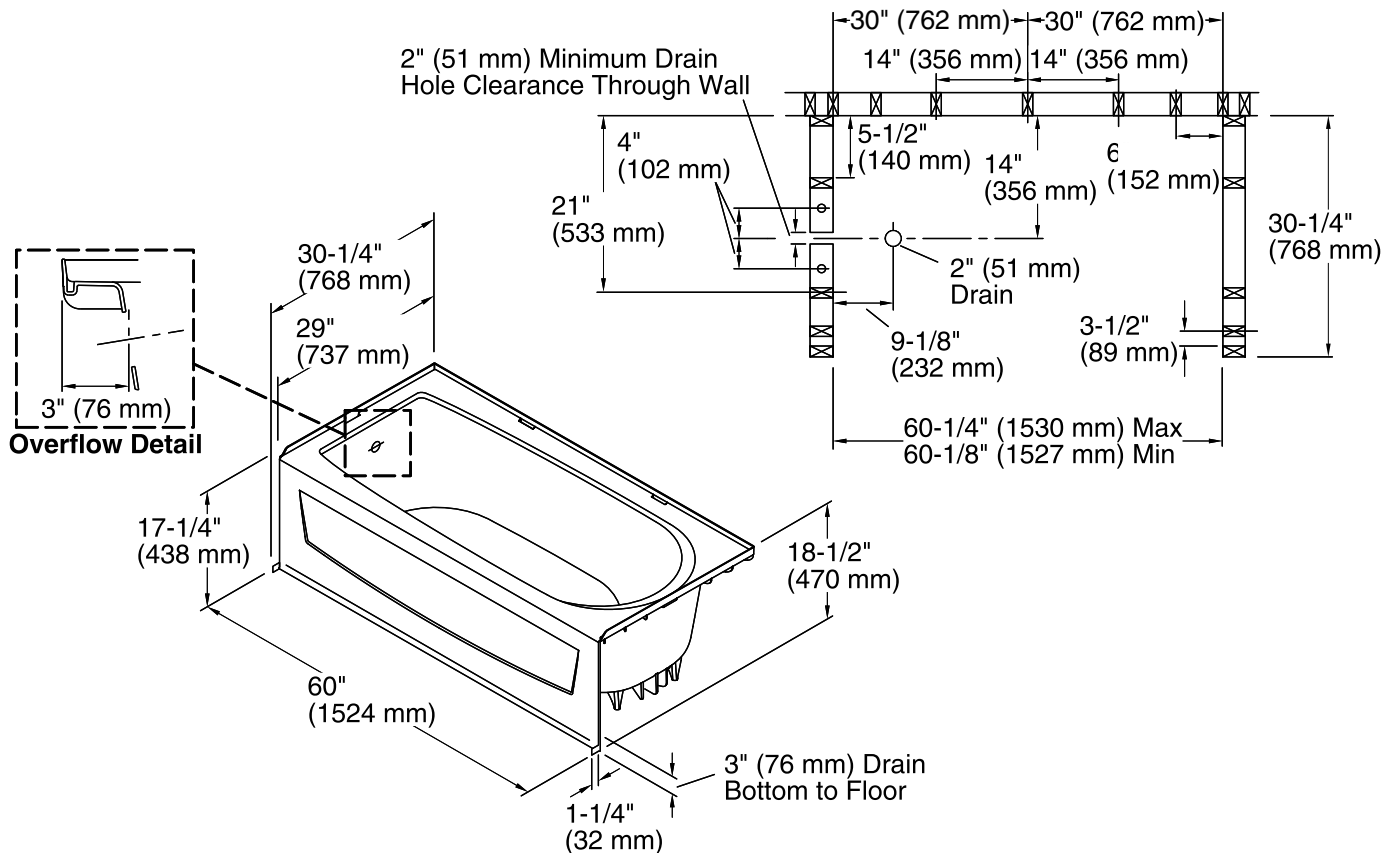

**Features**

- Durable swirl gloss finish.
- 15" (381 mm) bath depth (floor to top of threshold).
- 60" (1524 mm) x 30" (762 mm) x 15" (381 mm) complete unit finished dimensions.

**Material**

- Compression molded from our exclusive solid Vikrell® material.

### Technical Information

All product dimensions are nominal.

Installation:	3-Wall Alcove
Drain location:	Left
Basin area, bottom:	47" x 19" (1194 mm x 483 mm)
Basin area, top:	55" x 24" (1397 mm x 610 mm)
Water depth:	9-3/8" (238 mm)
Water capacity:	42 gal (159 L)
Minimum flat for door:	2-1/2" (64 mm)
Door height required:	57" (1448 mm)
Door width required:	56-3/4" (1441 mm)