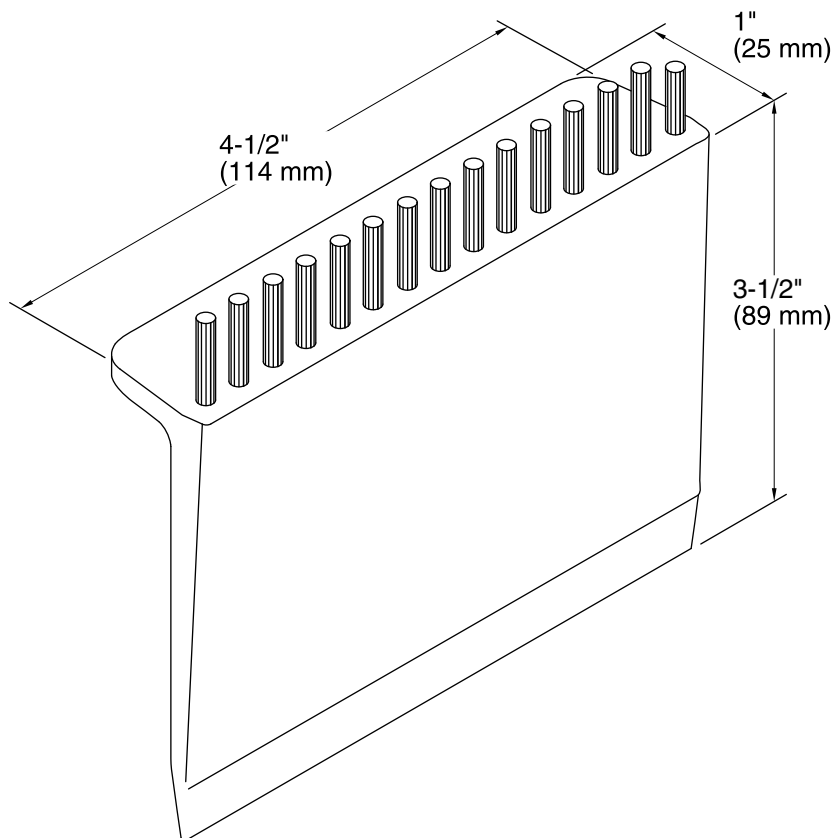

Kitchen Squeegee  
**K-6379**

**Features**

- 4" Centerset
- Round acrylic handles
- Available with or without pop-up
- Chrome or polished brass finishes
- Easy to install
- Limited Five Year Warranty
- Twin Handle Bath

## Technical Information

All product dimensions are nominal.