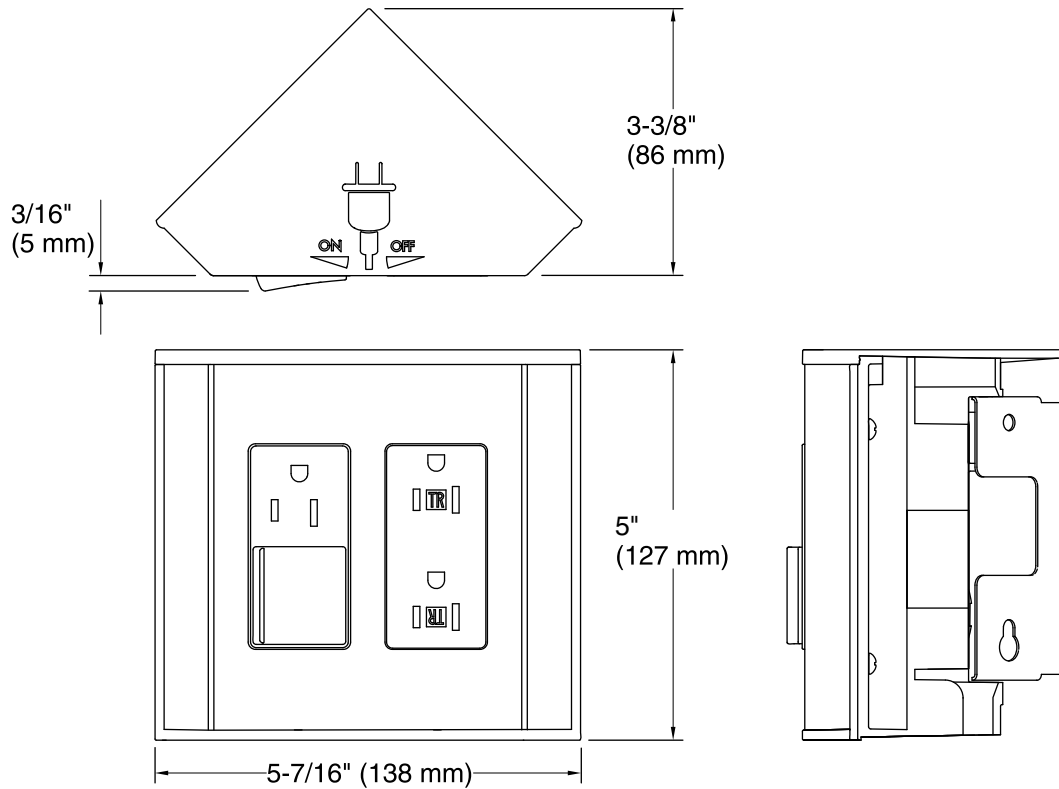

Required Electrical Service

One circuit required, protected with Class A Ground-Fault Circuit-Interrupter (GFCI). Outside North America, this device may be known as a Residual Current Device (RCD).

120 V, 15 A

Technical Information

All product dimensions are nominal.

Notes

Install this product according to the installation guide.

Power cord is 72" (1829 mm) in length.

Provide a grounded electrical outlet within close proximity to the electrical accessory.