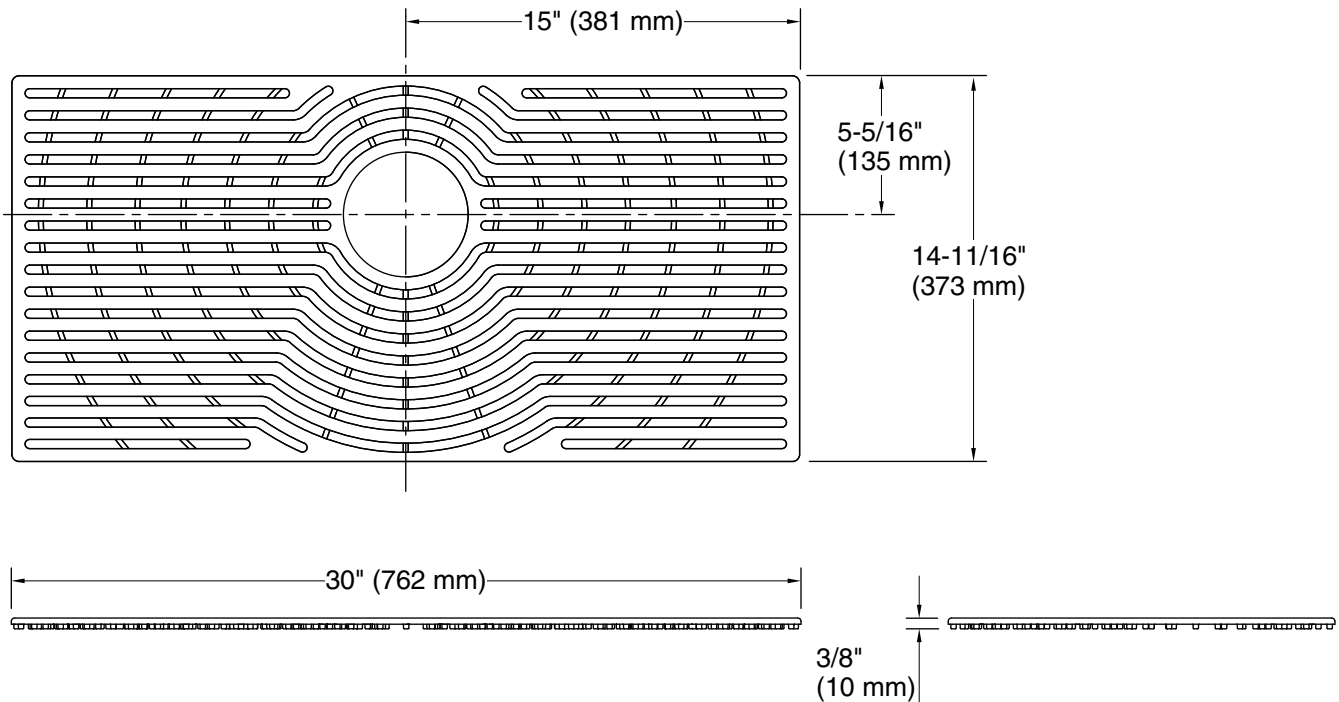

THE BOLD LOOK
OF **KOHLER**®

Technical Information

All product dimensions are nominal.

Material: Silicone