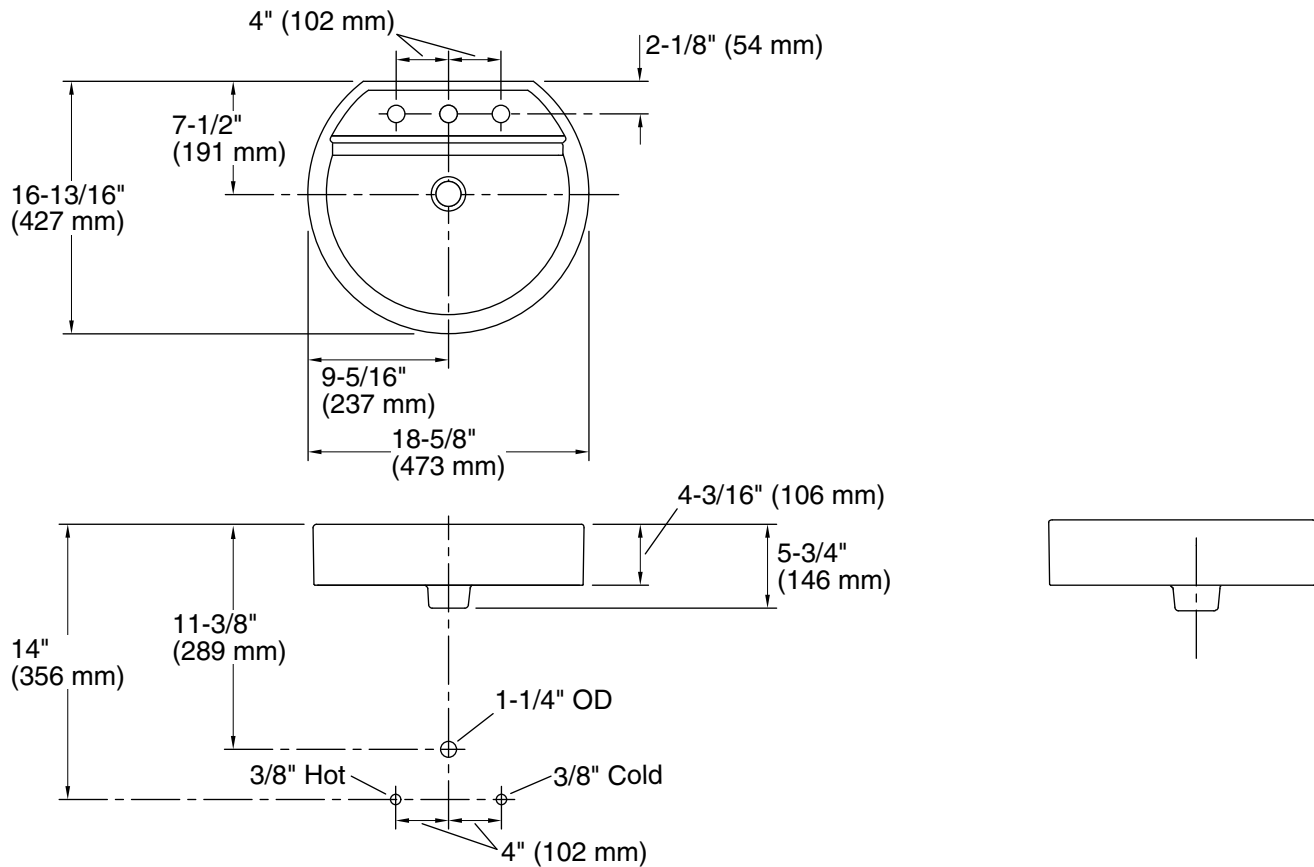

Chord® Wading Pool®

Vessel bathroom sink

K-2331-8

Features

- 8" (203 mm) centerset faucet holes.
- Unique shallow basin.

Material

- Vitreous china.

Installation

Technical Information

All product dimensions are nominal.

Bowl configuration:	Single
Installation:	Vessel
Bowl area:	Length: 17-9/16" (446 mm) Width: 12-3/16" (310 mm) Water depth: 3-3/4" (95 mm)
Number of deck holes:	3
Faucet hole spacing:	8" (203 mm)
Drain hole:	1-3/4" (44 mm)
Template:	1020953-7, required, included