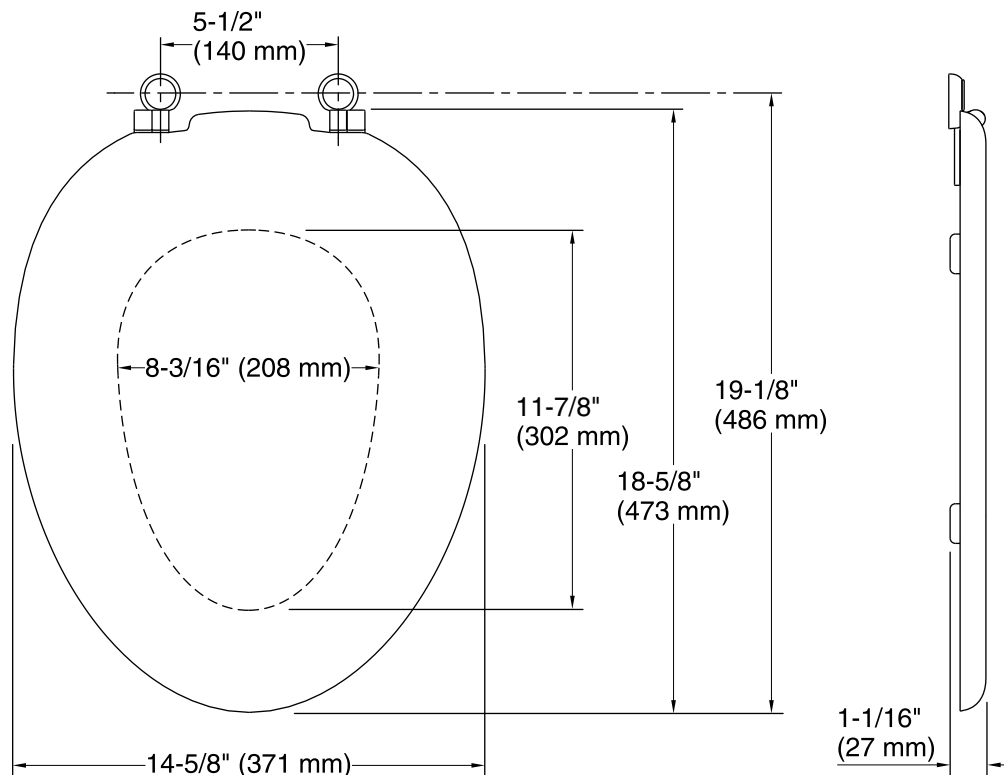

- Molded wood.

Codes/Standards

None Applicable

KOHLER® One-Year Limited Warranty

See website for detailed warranty information.

Available Colors/Finishes

Color tiles intended for reference only.

Color	Code	Description
	0	White
	96	Biscuit
	NY	Dune
	7	Black Black™

Technical Information

All product dimensions are nominal.

Seat shape type: Elongated

Seat front type: Closed-front

Seat-mounting holes: 5-1/2" (140 mm)

Notes

Install this product according to the installation guide.