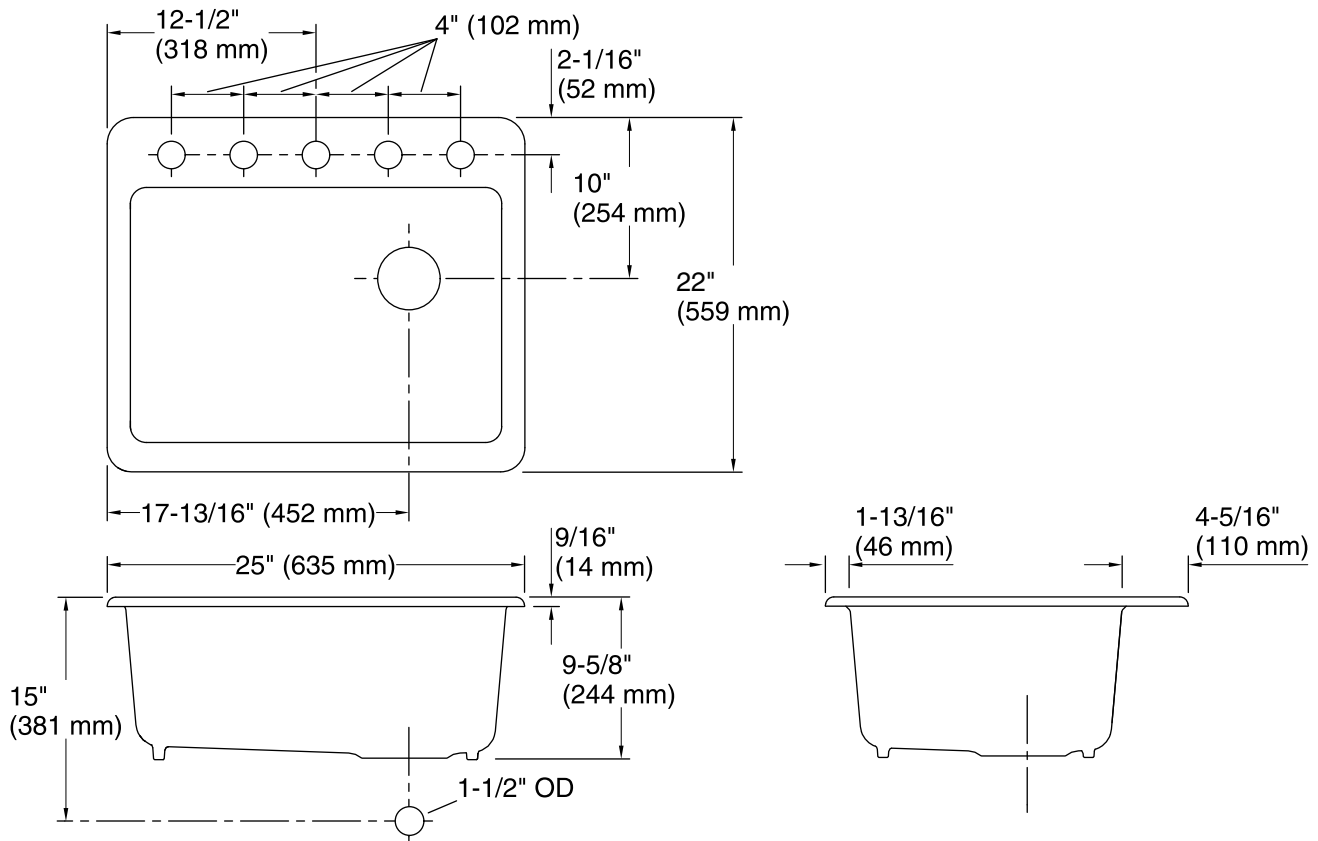

## Features

- 28-inch minimum base cabinet width.
- Single bowl.
- 9-inch depth.
- Five oversized faucet holes.
- Oversized holes allow for easy installation of faucets and accessories.
- Bowl slopes 2 degrees toward drain to minimize water pooling.
- Offset drain increases workspace in the sink and storage space underneath.
- Small size fits compact spaces.
- Strainer not included.

## Technical Information

All product dimensions are nominal.

Bowl configuration:	Single
Installation:	Under-mount
Min. base cabinet width:	28" (711 mm)
Bowl area (Only):	Length: 22-1/4" (565 mm) Width: 15-13/16" (402 mm) Bowl depth: 9" (229 mm)
Number of deck holes:	5
Faucet hole(s):	2-3/8" (60 mm)
Drain hole:	3-7/8" (98 mm)
Template:	1172565-7, required, included