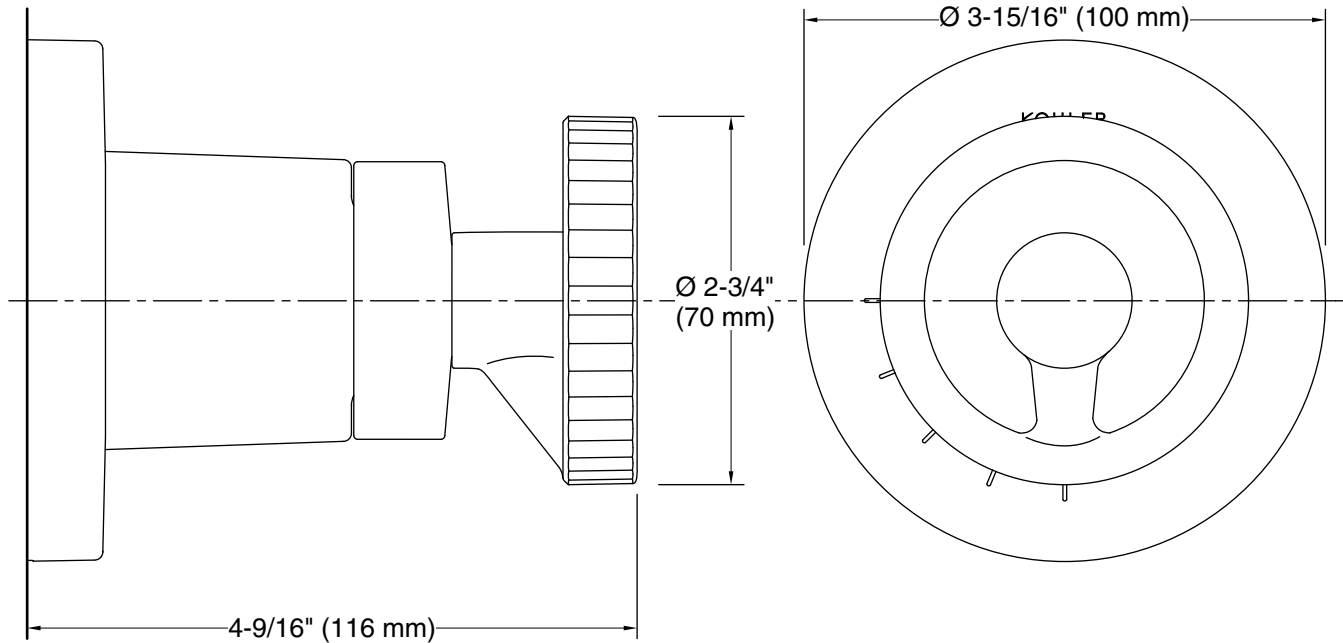

Technical Information

All product dimensions are nominal.

Drain included: No

Notes

Install this product according to the installation instructions.