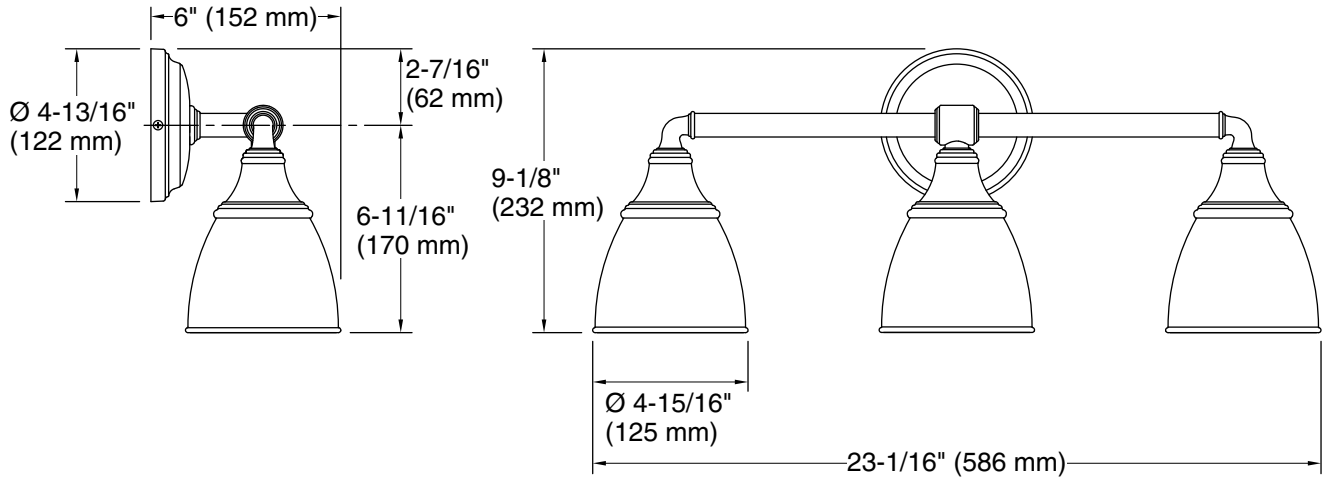

Features

- Frosted-glass shades
- Sconce can be positioned up or down, depending on room setting
- Coordinates with other products in the Devonshire collection
- Includes installation hardware
- Suitable for damp locations, per UL 1598
- Fixture is dimmable when paired with dimmer switch and compatible bulbs

Required Electrical Service

1.5 A

Technical Information

All product dimensions are nominal.

Material:	Metal
Number of Lights:	3
Lighting Type:	Socket-based
Number of Shades:	3
Shade Type:	Frosted Glass
Hanging Type:	Non-hanging