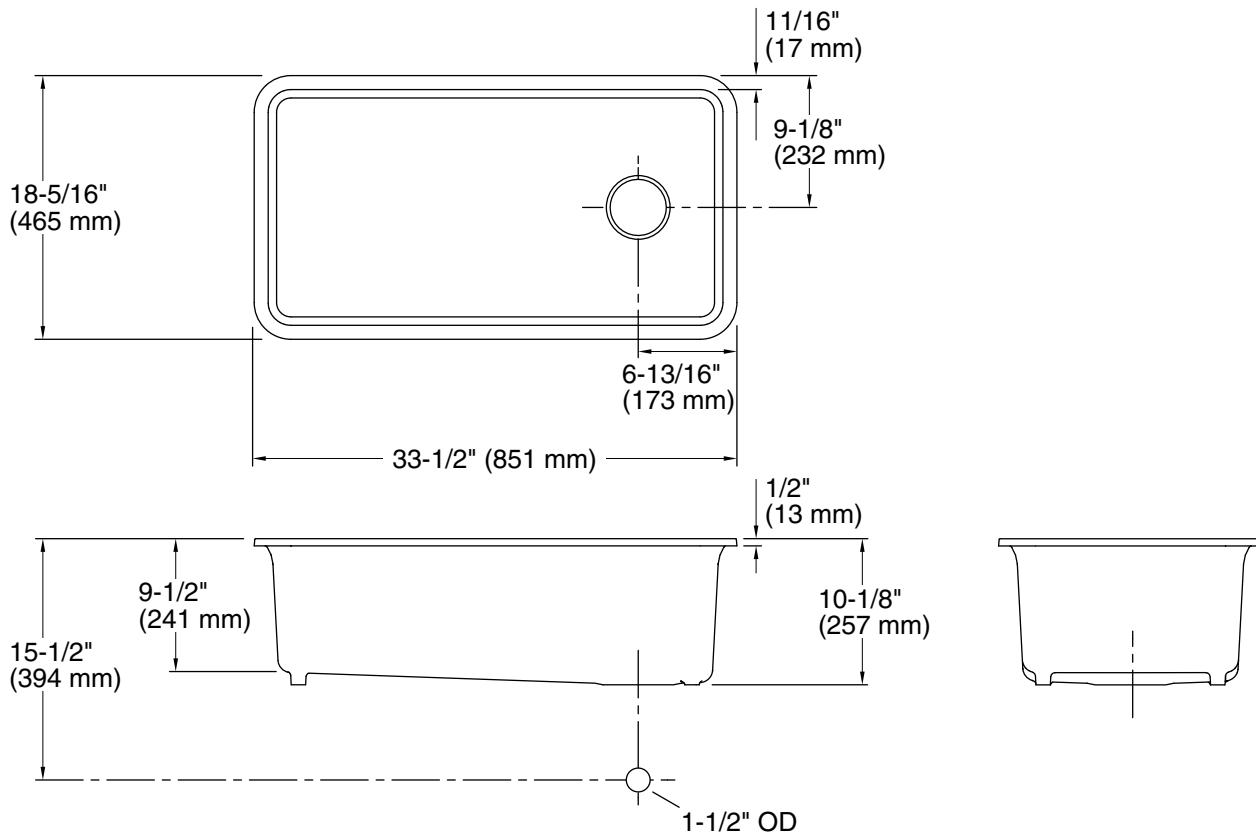

## Features

- 36" minimum base cabinet width
- Single bowl
- 9-1/2" (241 mm) depth provides generous workspace
- Offset drain increases workspace in the sink and storage space underneath
- Includes sink rack
- Includes cutout templates and installation clips
- Matte finish offers rich, dimensional color

## Technical Information

All product dimensions are nominal.

Basin configuration: Single Bowl  
 Min. base cabinet width: 36" (914 mm)

Bowl area (Only): Length: 30-9/16" (777 mm)  
 Width: 15-3/8" (391 mm)  
 Bowl depth: 9-1/2" (241 mm)  
 Water depth: 9-1/2" (241 mm)

Drain hole: 3-7/8" (98 mm)

Template: 1256394-7, required, included