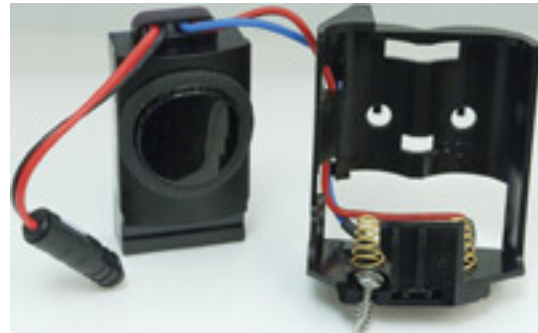

ACCESSORIES AND PARTS

242.433.00.1

Product Type

Electronic Part Electronic, AB Hytronic Battery Holder Kit

Features & Specifications

- CFNow! Item Ships in 3 Days

Job Name _____

Item Number _____

Section/Tag _____

Model Specified _____

Architect _____

Engineer _____

Contractor _____

☐ Submitted as Shown

☐ Submitted with Variations

Date _____