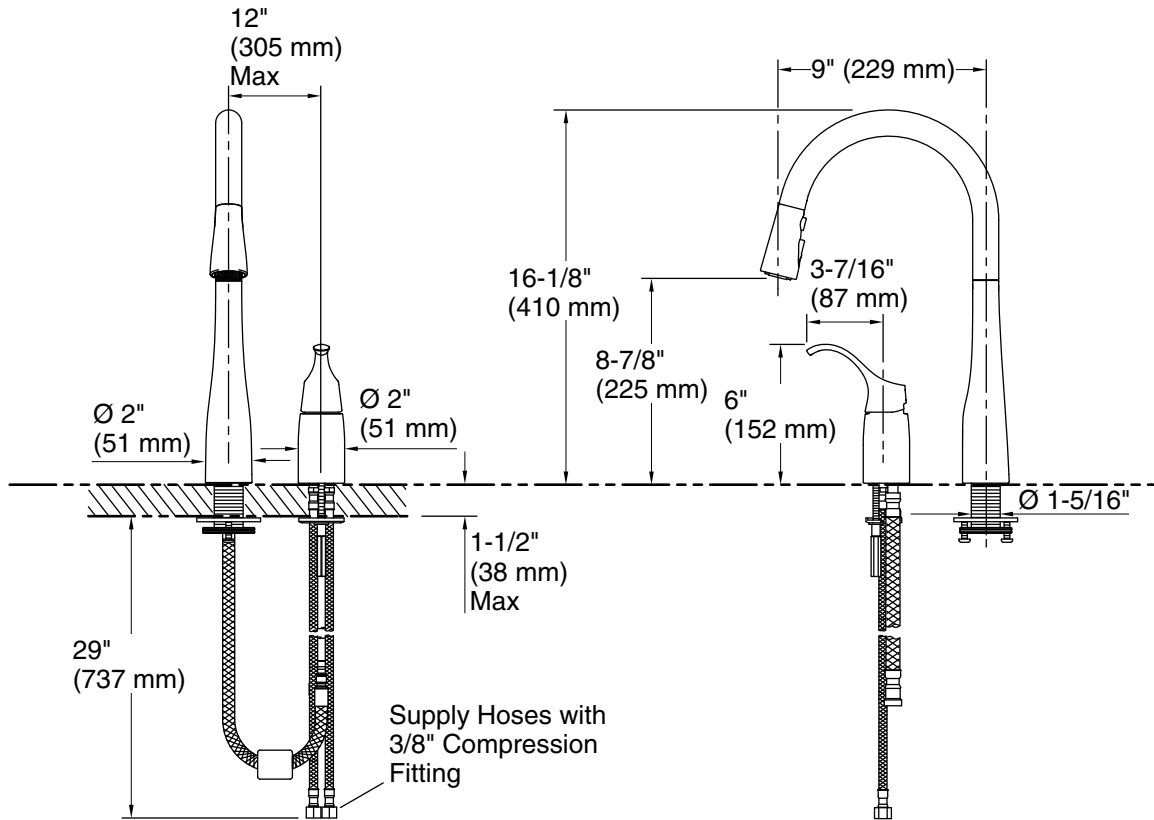

Technical Information

All product dimensions are nominal.

Faucet flow rate: 1.5 gal/min (5.7 l/min)

Spout:

Spout reach: 9" (229 mm)

Notes

Install this product according to the installation guide.

ADA compliant for faucet handles only.

ADA compliant for faucet handles only

ADA, CSA B651 compliant when installed to the specific requirements of these regulations.