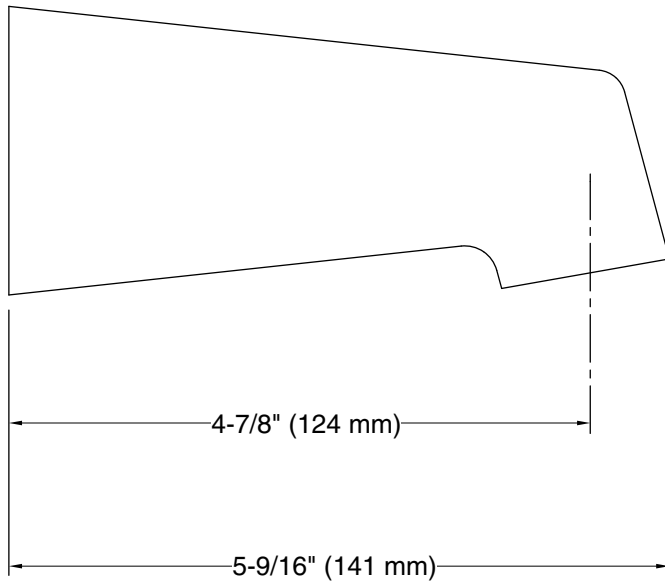

Features

- Designed to match a wide variety of interior styles

Material

- Brass
- KOHLER finishes resist corrosion and tarnishing

Installation

- Wall-mount

Codes/Standards

ASME A112.18.1/CSA B125.1

Technical Information

All product dimensions are nominal.

Spout:

Spout reach: 4-7/8" (124 mm)

Notes

Install this product according to the installation instructions.