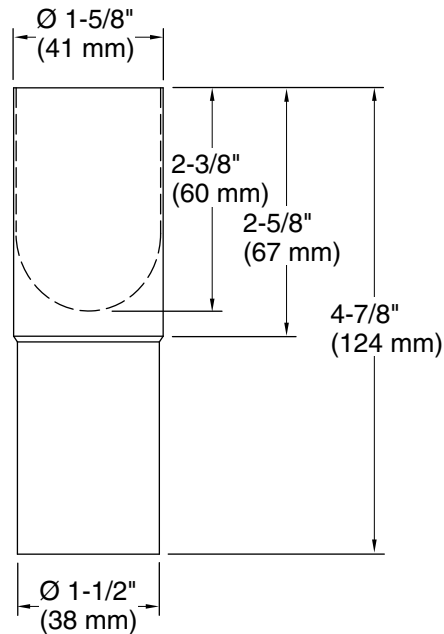

Technical Information

All product dimensions are nominal.

Material: Brass

Notes

Install this product according to the installation instructions.