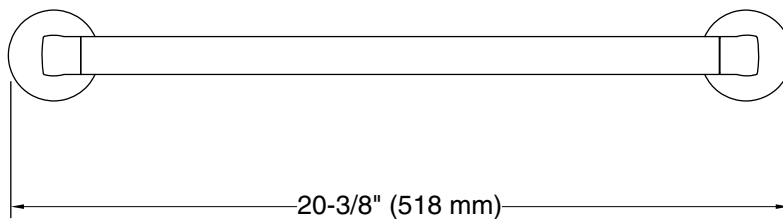

Features

- Coordinates with Components faucets, accessories, and showering components to complete your bathroom

Material

- Premium metal construction for durability and reliability
- KOHLER finishes resist corrosion and tarnishing

Technical Information

All product dimensions are nominal.

Material: Zinc

Notes

Install this product according to the installation instructions.

CAUTION: Risk of personal injury. Do not install these products in any area where they are likely to be used inadvertently as a grab bar or support bar. These products are not designed or intended for use as a grab bar or support bar.