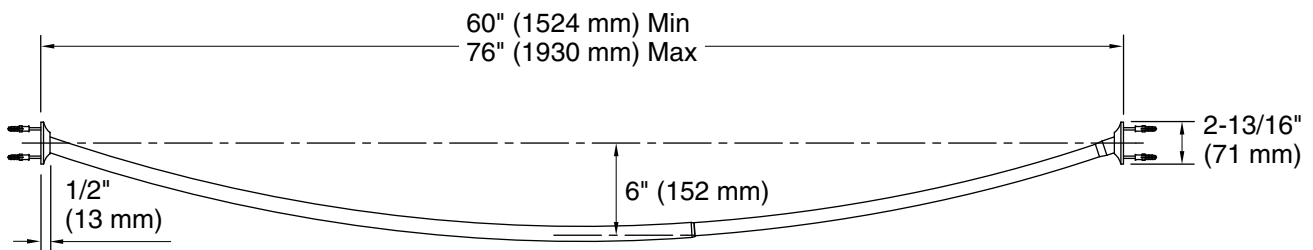

Technical Information

All product dimensions are nominal.

Material: Stainless Steel

Notes

Install this product according to the installation guide.

CAUTION: Risk of personal injury. Do not install these products in any area where they are likely to be used inadvertently as a grab bar or support bar. These products are not designed or intended for use as a grab bar or support bar.